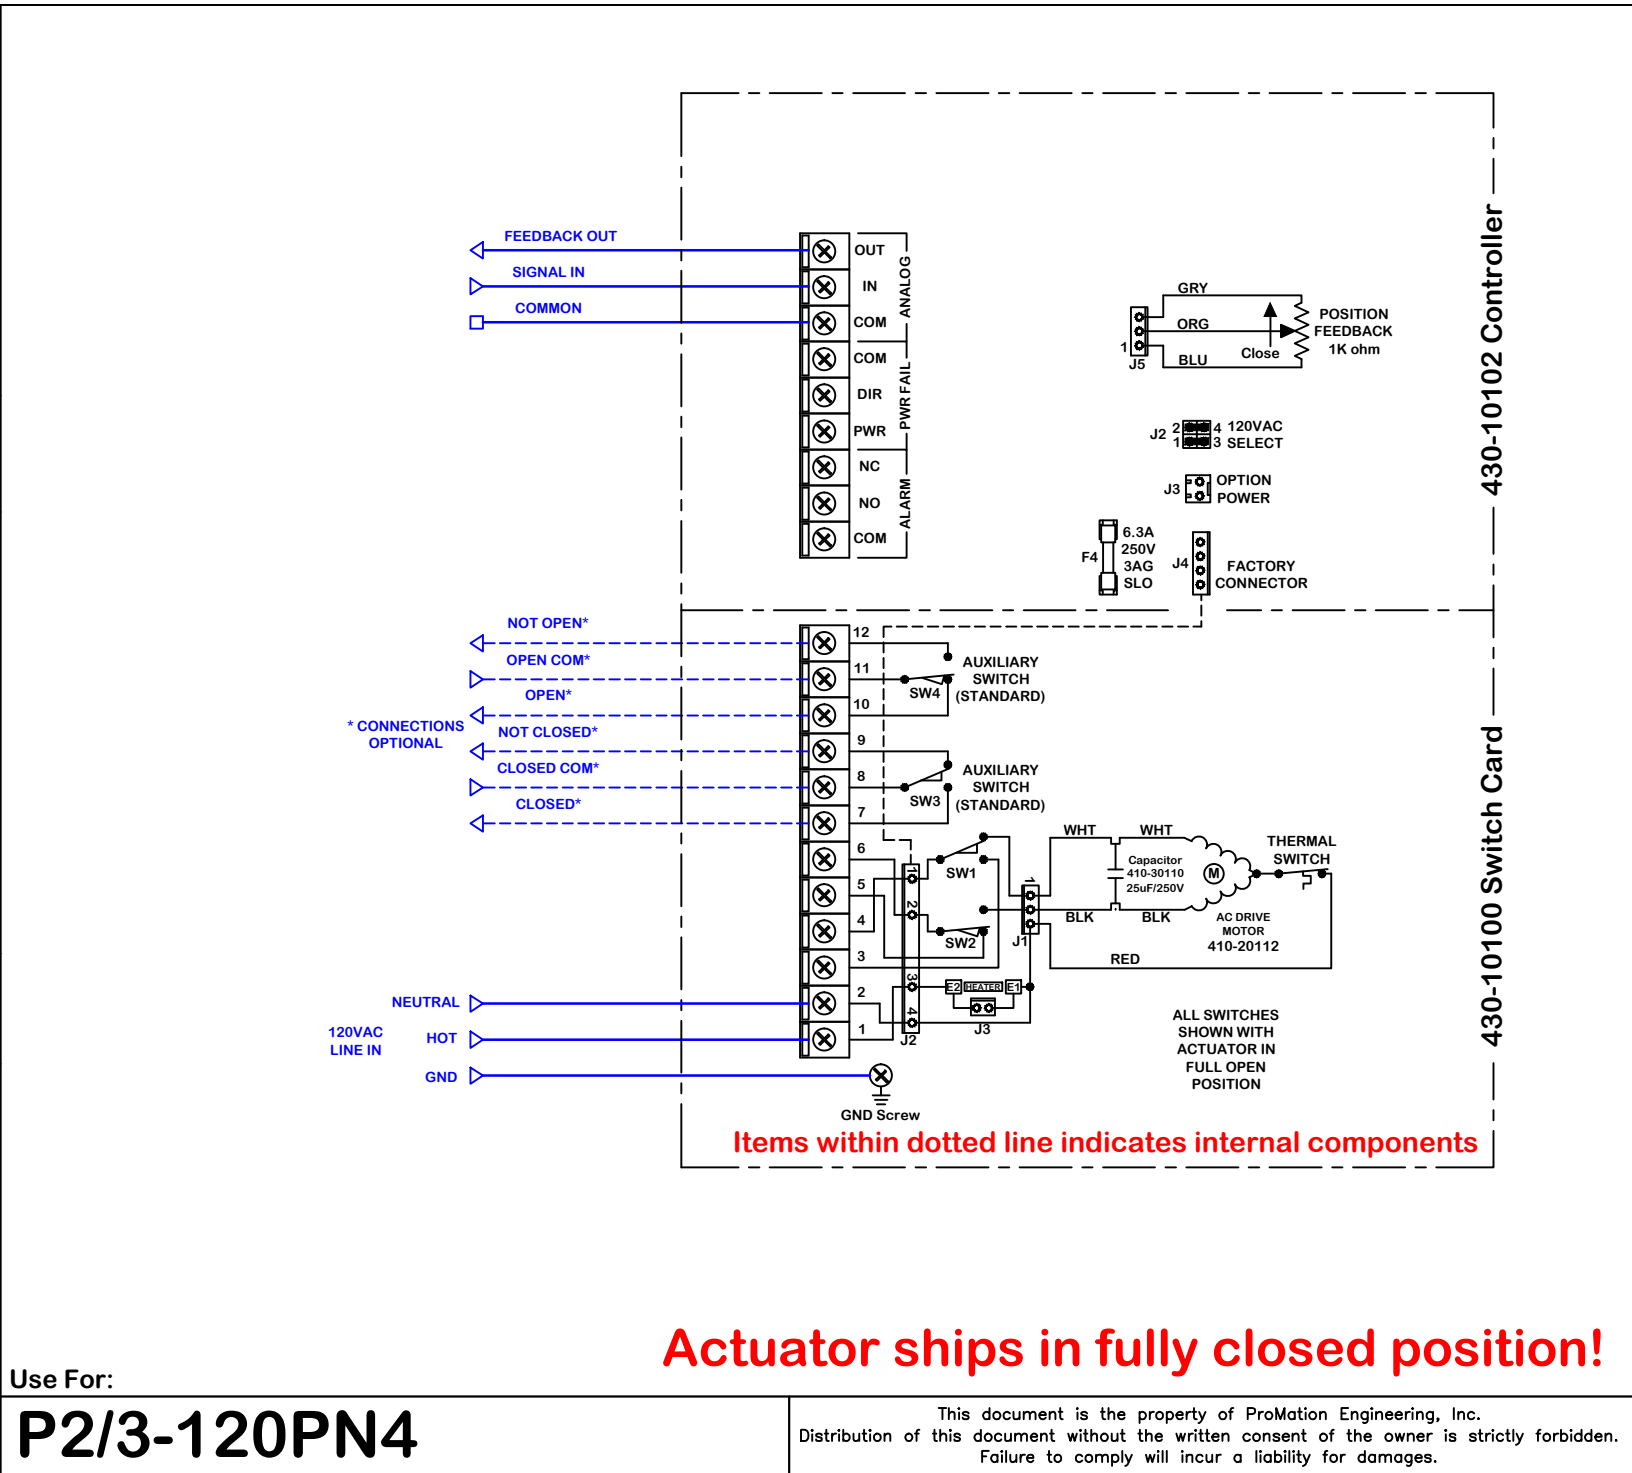

noming		material no		ind		Wiring Diagram	
j		dwn by:		Date			
i		BJW		12.16.2011			
h							
g		scale		NONE			
f							
e							
d		01/09/2012		Changed Materials from MP-850-24201		KHL	
c		07/17/2012		Added J2 and J3 on controller		KHL	
rev change date		revision		name		1/9/2013 12:17 PM	
				Promation		Wiring Diagram for proportional Control. P2/3 Series 120VAC Actuators.	
				WD-850-24201.dwg		REV D	
						WD-850-24201	