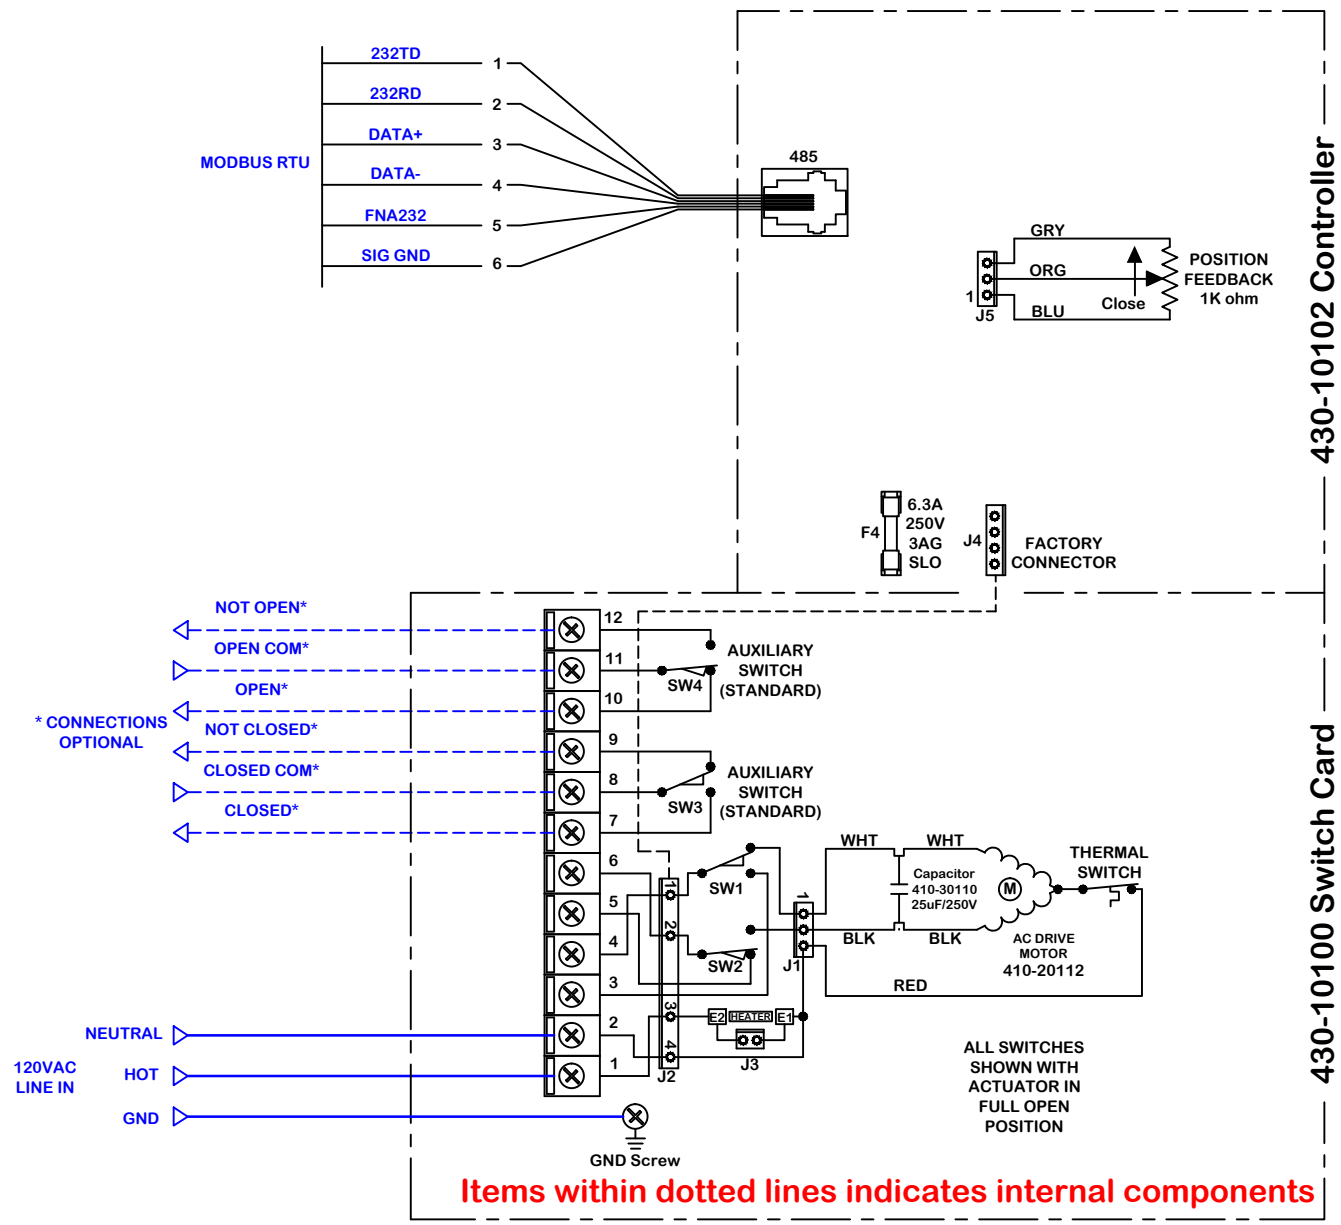

rev	change date	revision	name	9/26/2012 2:15 PM	WD-850-24801.dwg	REV	C
c	09.26.12	Formatting Edits	KHL				
d							
e							
f							
g							
h							
i							
j							
naming				material no		Wiring Diagram	
dwn by: BJW				Date: 9.19.2011		ind	
scale: NONE				material		material	
Promation				Wiring Diagram for proportional Control.		WD-850-24801	
P2/3 Series 120VAC Actuators.							

Items within dotted lines indicates internal components

Actuator ships in fully closed position!

Use For:

P2/3-120MN4

ProMation Engineering, Inc.
16138 Flight Path Drive
Brooksville, FL 34604
Ph:352-544-8436 Fx(352-544-8439)