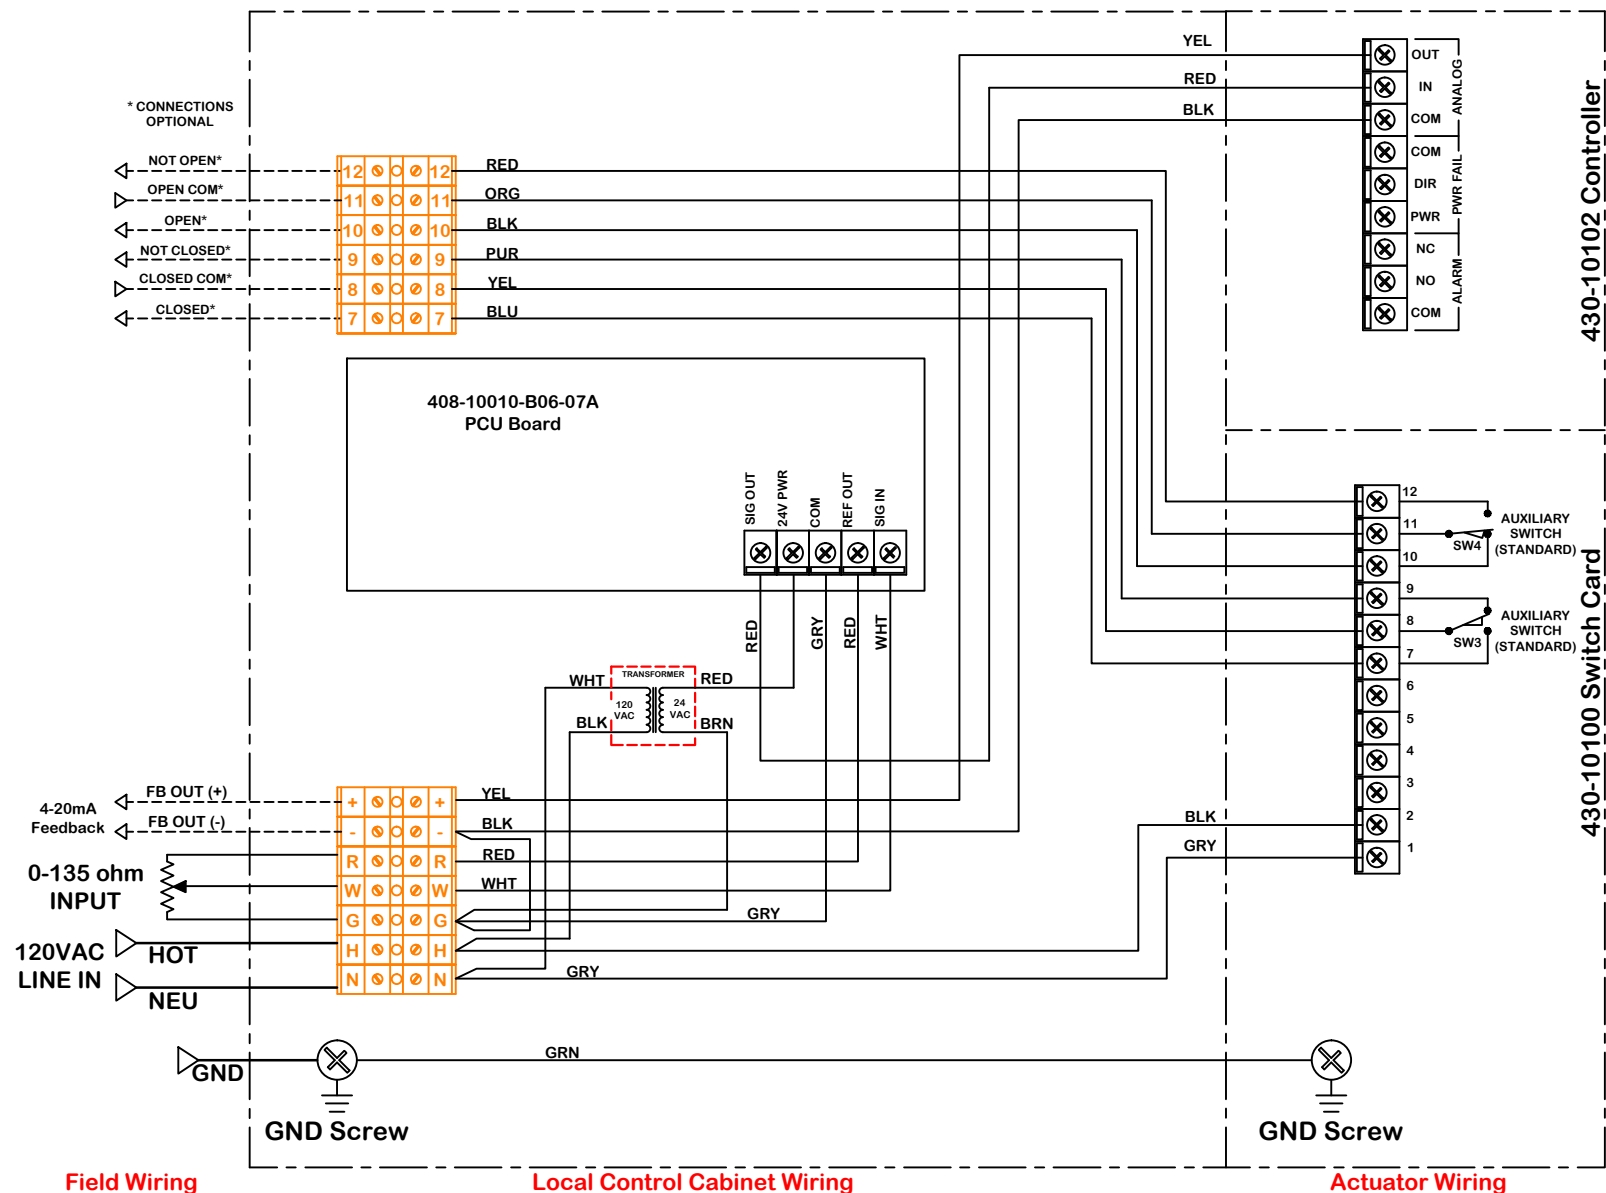

Actuator ships in fully closed position!

Field Wiring

Local Control Cabinet Wiring

Actuator Wiring

Use For:

P2/3-120PN4-I135

This document is the property of ProMation Engineering, Inc. Distribution of this document without the written consent of the owner is strictly forbidden. Failure to comply will incur a liability for damages.

rev change date	d	08/24/2015	New Document	revision	KHL	name	9/10/2015 2:09 PM	Date	5.19.2014	dwn by:	KHL	material no	ind	Wiring Diagram	material
		naming													
		scale		NONE											
		WD-850-24J01													
				ProMation											
		Wiring Diagram for Proportional Control. P2/3 Series 120VAC Actuators. 0-135 ohm Proportional Control.													
		A													
		WD-850-24J01.dwg													
		REV													