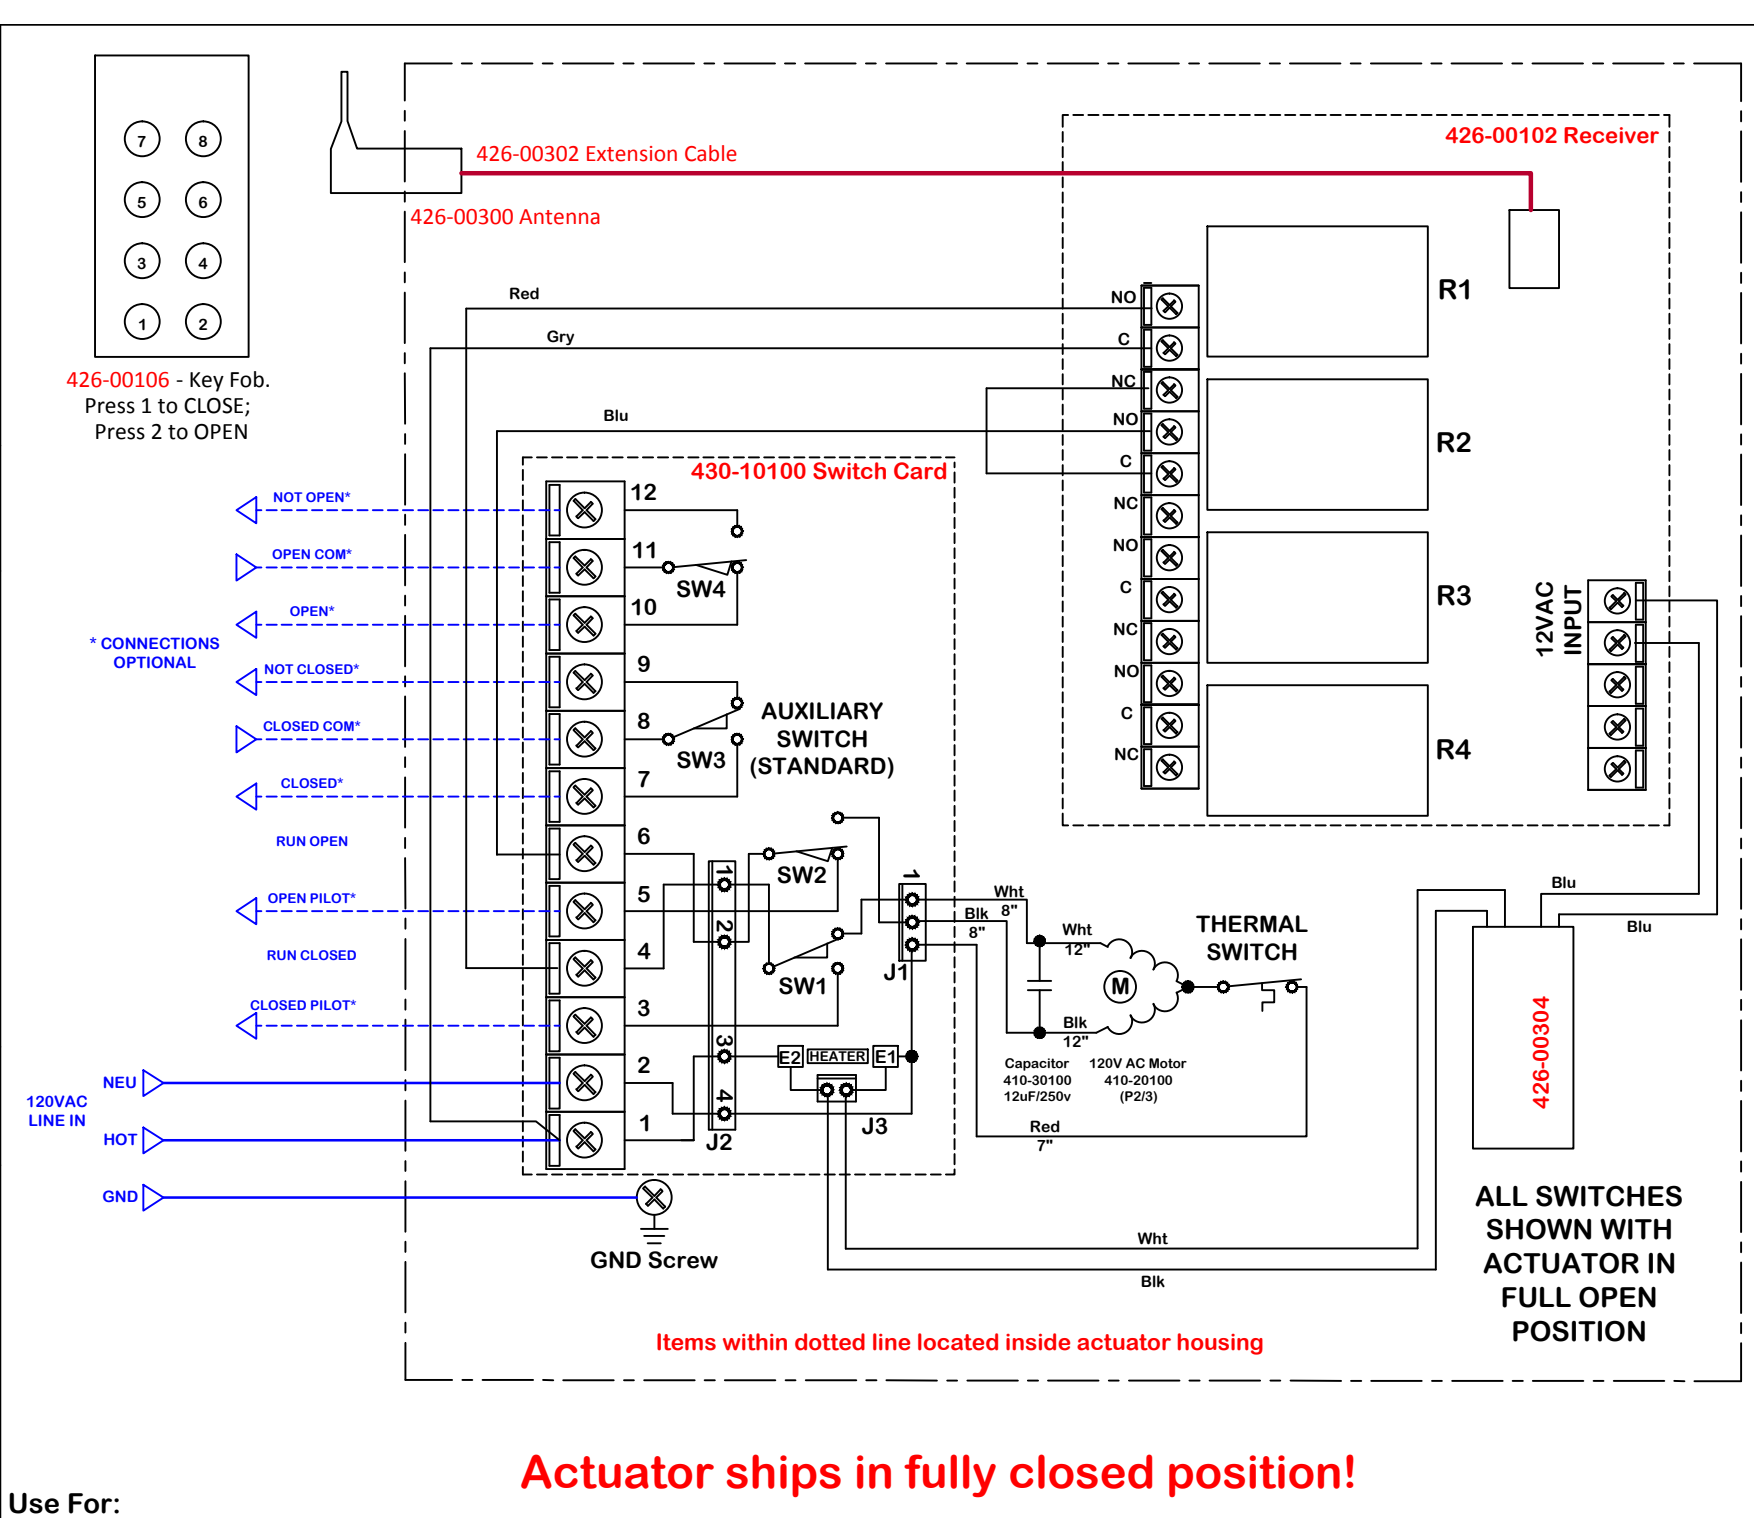

h	naming		material no		Writing Diagram	
g	12/27/2016	revision	1/3/2017 11:44 AM	ind	material	
f	12/27/2016	change date	1/3/2017 11:44 AM	ind	material	
e	12/27/2016	change date	1/3/2017 11:44 AM	ind	material	
d	12/27/2016	change date	1/3/2017 11:44 AM	ind	material	
c	12/27/2016	change date	1/3/2017 11:44 AM	ind	material	
b	12/27/2016	change date	1/3/2017 11:44 AM	ind	material	
a	12/27/2016	change date	1/3/2017 11:44 AM	ind	material	
rev	12/27/2016	change date	1/3/2017 11:44 AM	ind	material	
ProMation On/Off wiring diagram for 120vac P2/3 Wireless open close switching		ProMation On/Off wiring diagram for 120vac P2/3 Wireless open close switching		ProMation On/Off wiring diagram for 120vac P2/3 Wireless open close switching		
ProMation Engineering, Inc. 16138 Flight Path Drive Brooksville, FL 34604 Ph:352-544-8436 Fx(352-544-8439)		ProMation Engineering, Inc. 16138 Flight Path Drive Brooksville, FL 34604 Ph:352-544-8436 Fx(352-544-8439)		ProMation Engineering, Inc. 16138 Flight Path Drive Brooksville, FL 34604 Ph:352-544-8436 Fx(352-544-8439)		