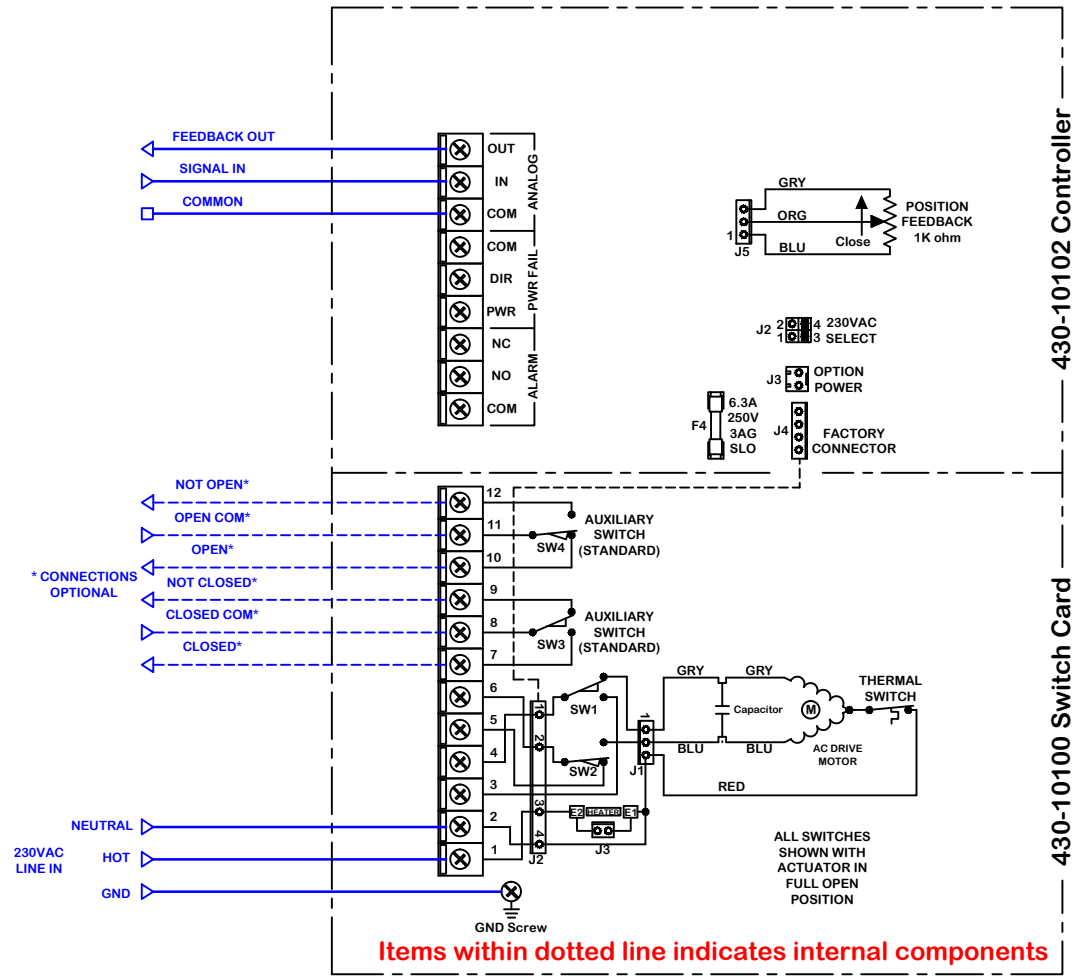

noming		material no		ind		Wiring Diagram	
h	.	dwg by:	Date				
g		BJW	10.17.2011				
f		scale		NONE			
e		NONE		⊕			
d							
c							
b	07/07/2015	Updated wire colors					
a	07/23/2012	Added "Print date" and "Title" label					
rev	change date	revision	name	7/7/2015 12:23 PM	WD-850-25201.dwg	Wiring Diagram for proportional control P2/3 Series 230vac Actuators.	REV B