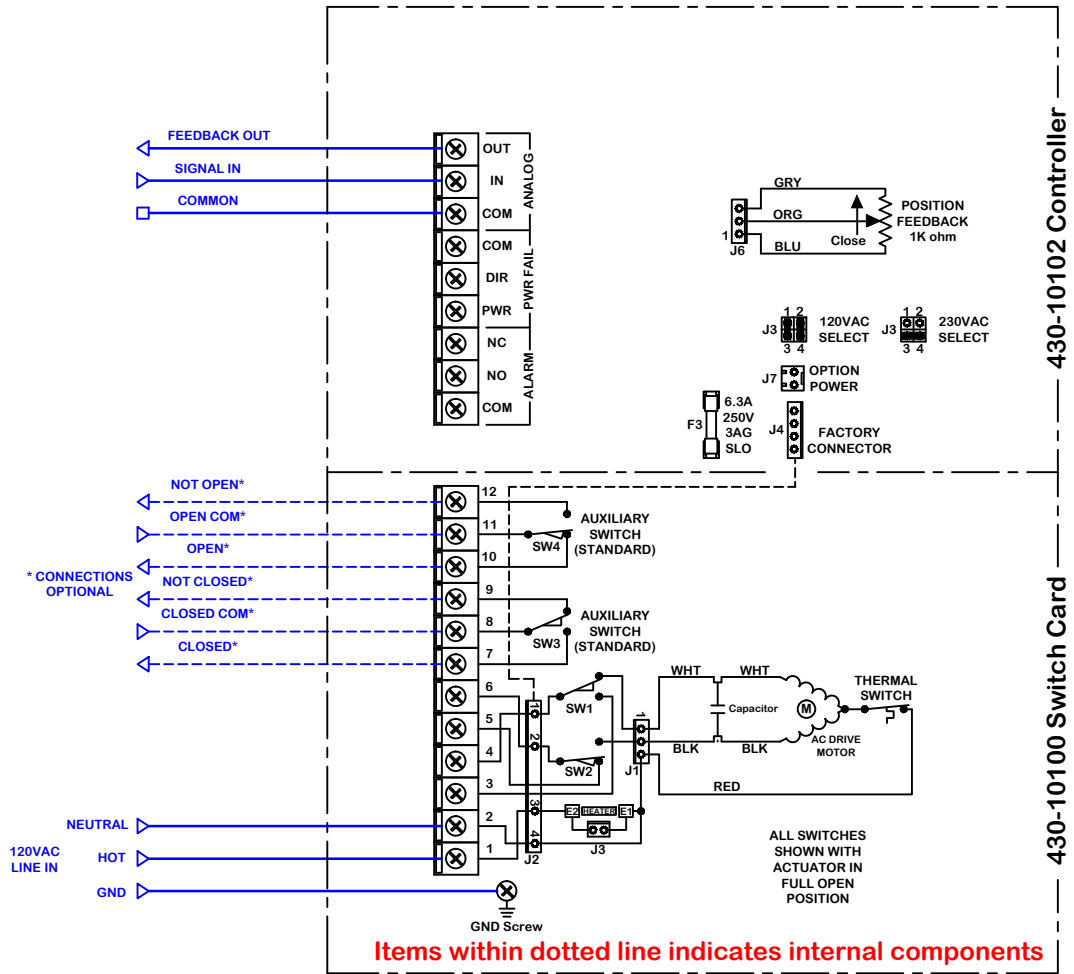

rev change date		revision		name		4/10/2014 1:47 PM		WD-850-54201.dwg	
h		naming		material no		ind		Wiring Diagram	
g		dwn by:		Date		5.25.2011		WD-850-54201	
f		BUW		scale		NONE		Wiring diagram for Proportional Control P9~13 Series 120vac Actuators	
e								REV	
d								A	
c									
b		New Document		KHL					
a		04.10.2014							

430-10102 Controller

430-10100 Switch Card