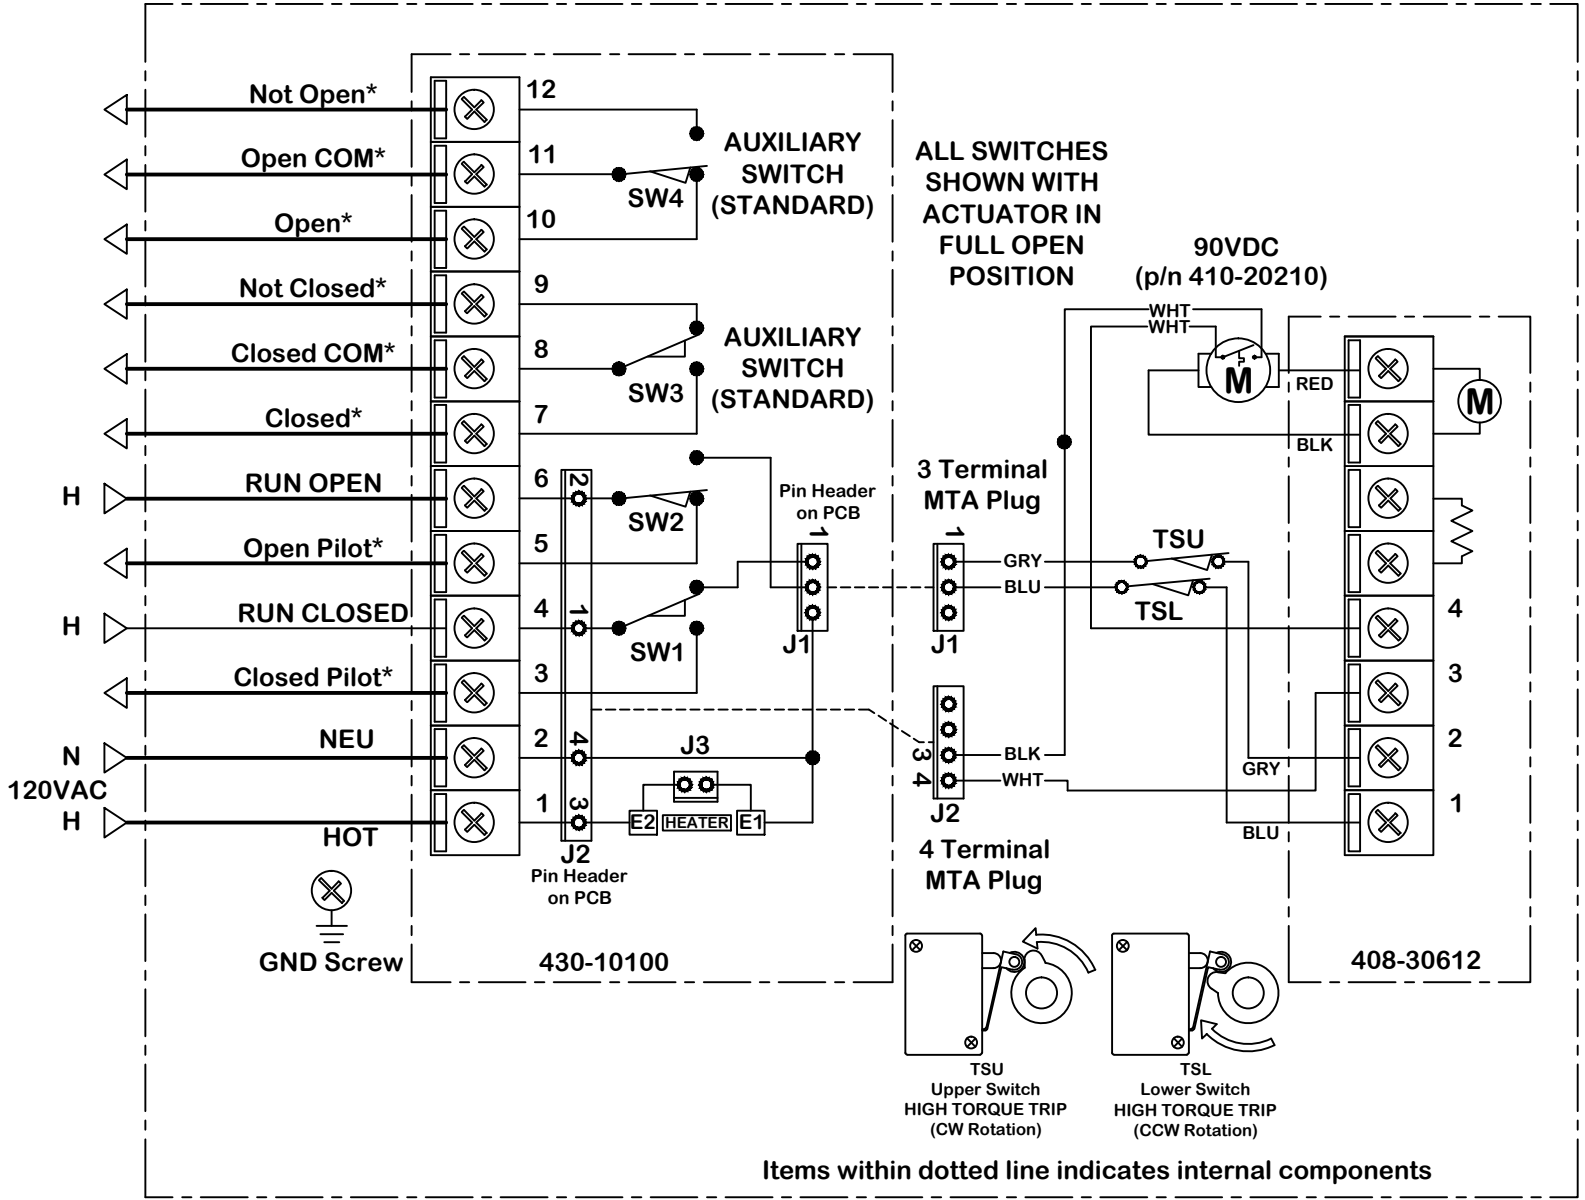

rev	change date	revision	name	11/6/2013 2:46 PM	WD-850-64702 90VDC Drive.dwg
c					
d					
e					
f					
g					
h					
i					
j					
noming		material no		ind	
dwn by: BJW		Date: 10.31.2013		Wiring Diagram	
scale: NONE		WD-850-64702 90VDC Drive		REV	
Promation		Wiring Diagram for 2 position or Jog Control. P2/3 Series 120Vdc Actuator		C	
11/6/2013 2:46 PM		WD-850-64702 90VDC Drive.dwg			

Actuator ships in fully closed position!

Use For:

P2/3-120N4-TS-ED

ProMation Engineering, Inc.
16138 Flight Path Drive
Brooksville, FL 34604
Ph:352-544-8436 Fx(352-544-8439)

This document is the property of ProMation Engineering, Inc.
Distribution of this document without the written consent of the owner is strictly forbidden.
Failure to comply will incur a liability for damages.