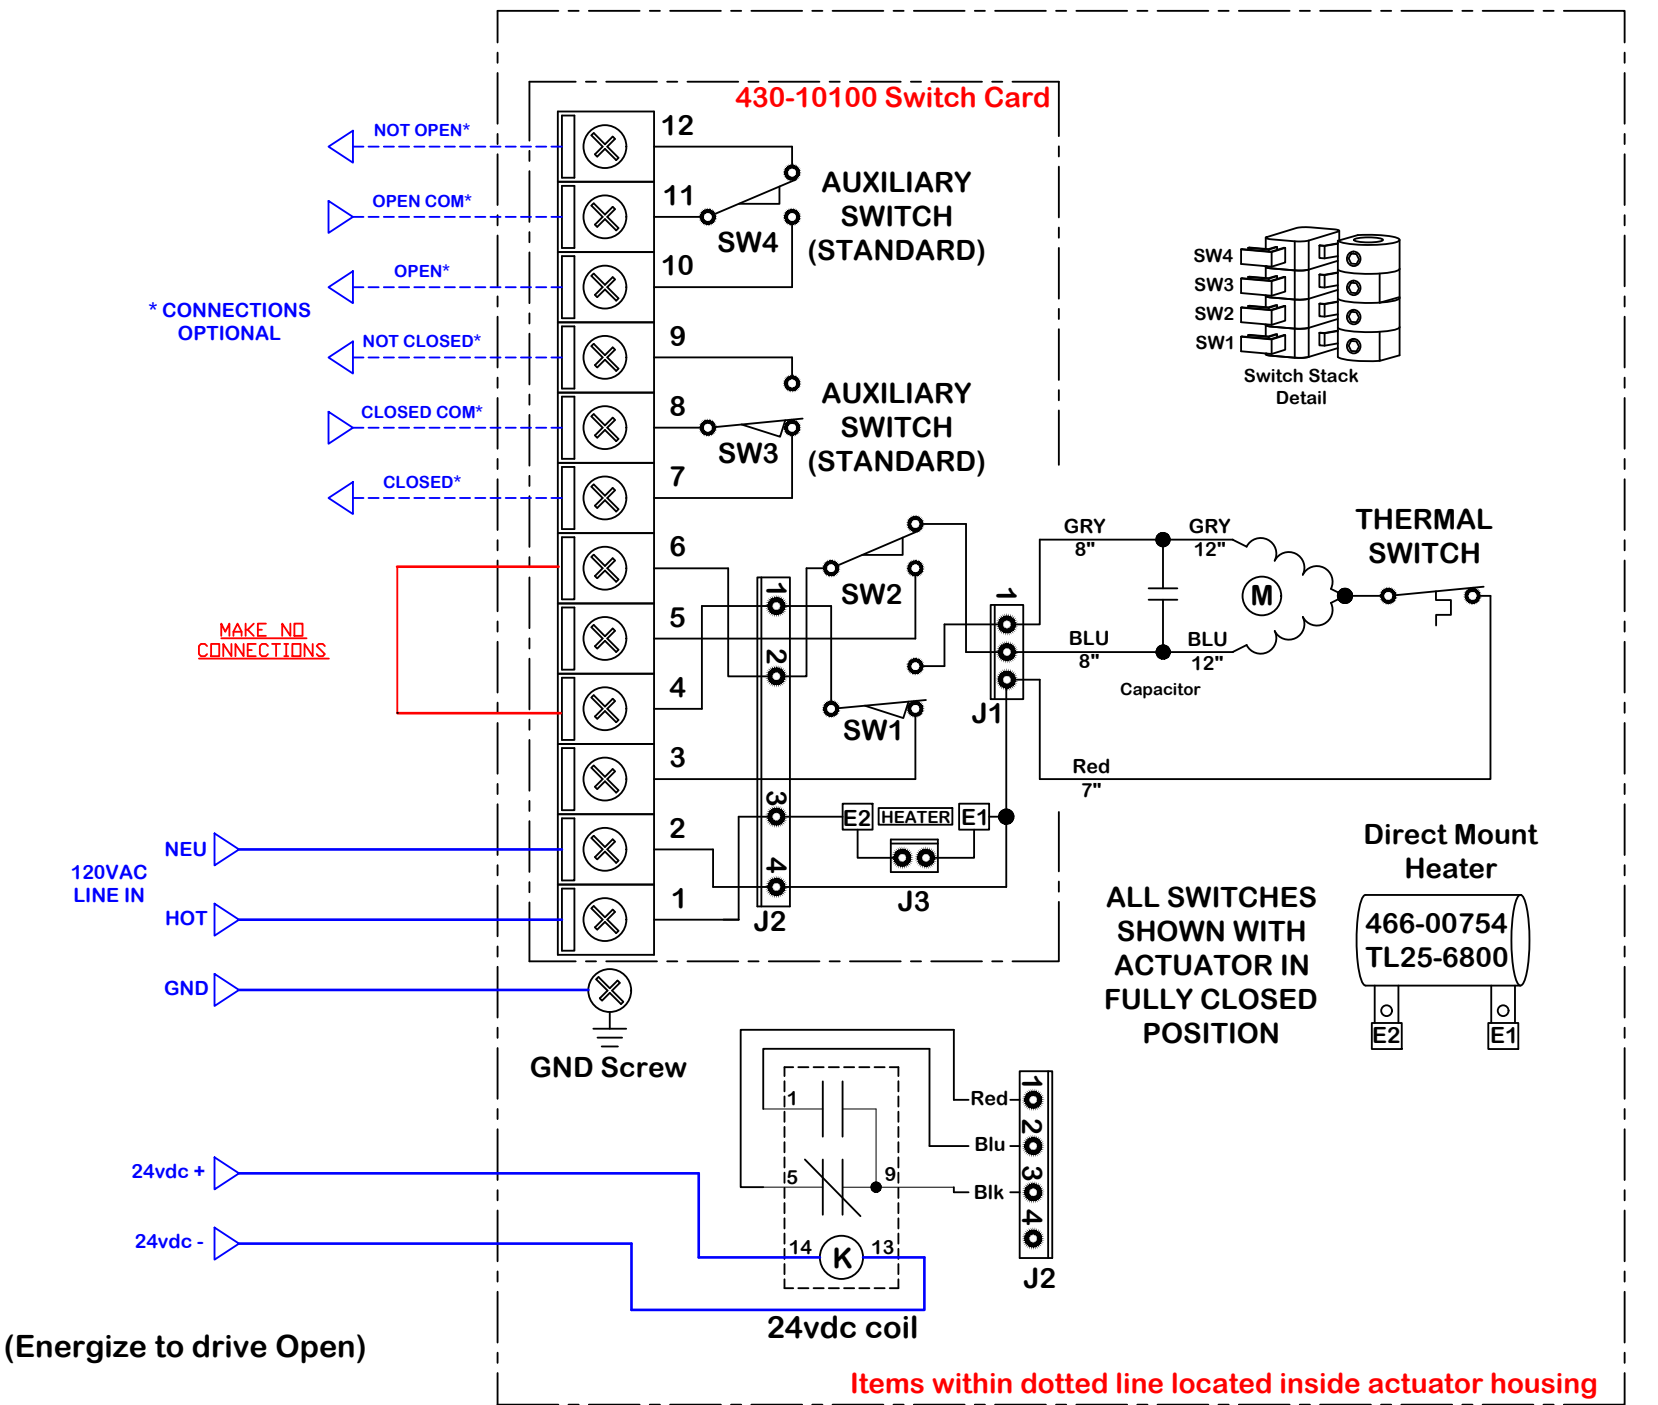

rev	change	date	c	d	e	f	g	h	i	j	name	revision	change	date
											name	revision	change	date
naming											dwn by: PMR			
material no											Date: 5.8.2020			
ind											scale: NONE			
Wiring Diagram											material			
REV											A			
WD-850-00101001											Normally CLOSED (Relay to Open) wiring 120vac/24VDC Control P2/13 actuators.			
WD-850-0010101.dwg											3/25/2021 3:31 PM			
Promotion											3/25/2021 3:31 PM			

**Actuator ships in fully closed position!**

Use For:

**P2-13-120N4-24VDC RO**

This document is the property of ProMation Engineering, Inc. Distribution of this document without the written consent of the owner is strictly forbidden. Failure to comply will incur a liability for damages.