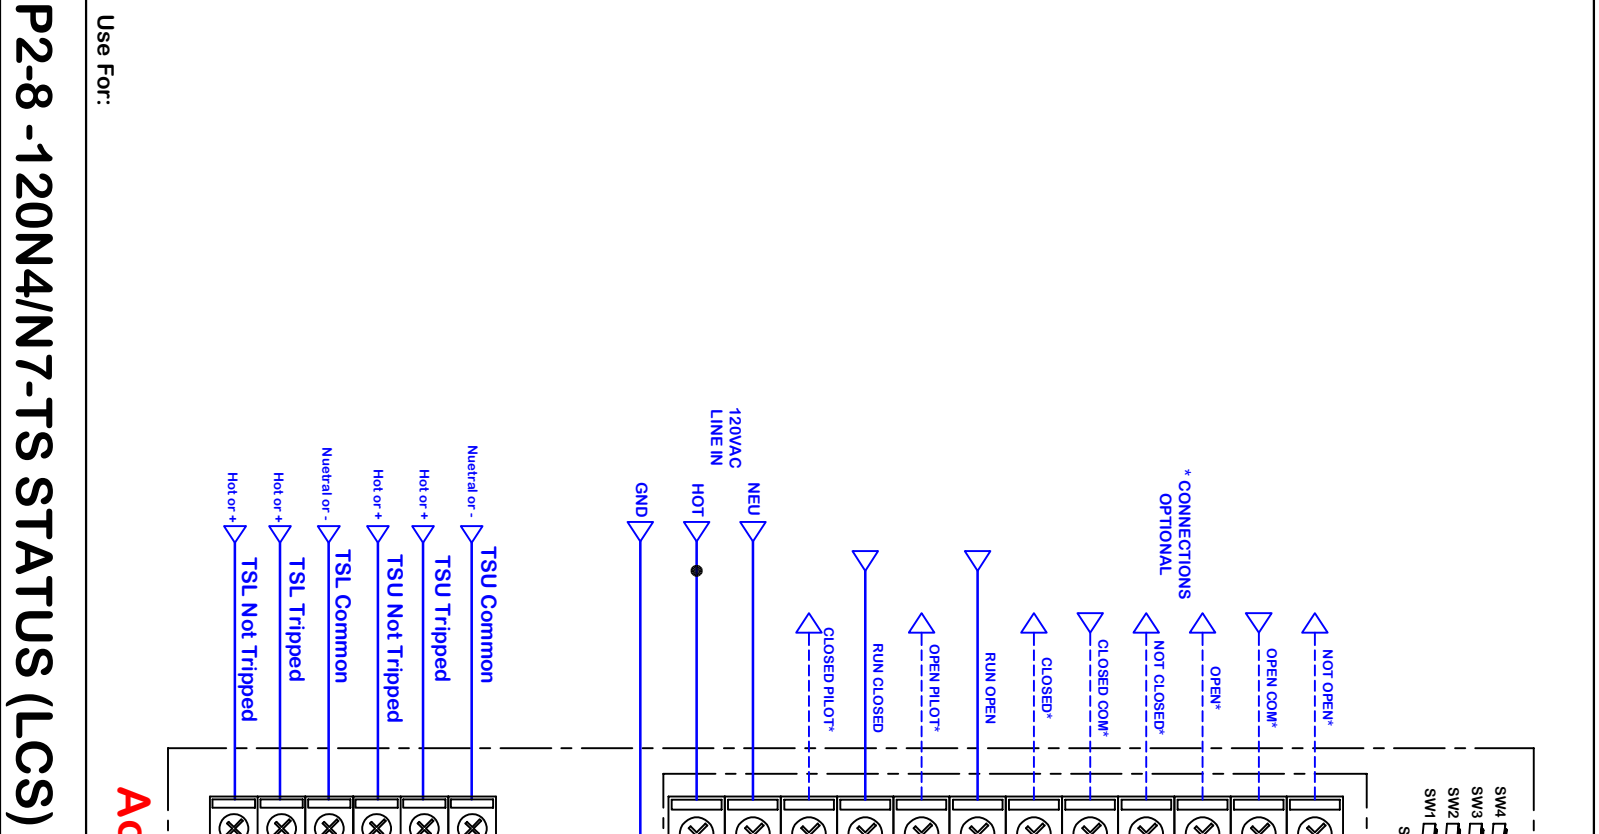

Rev	Change date	revision	name
a	06.30.21	From 464-00000 added TS indicator relays	DWG
b			
c			
d			
e			
f			
g		MDM	
h		Date	

7/13/2021 11:50 AM	Promation
scale	NONE
dwn by:	7.7.2021
material no	
ind	
material	

WD-850-P4143.dwg	WD-850-P4143
On/Off wiring diagram for 120vac P2 thru 8 N4 AND N7 actuators w/TS opt	Promation
REV	A

Prokation Engineering, Inc.
16138 Flight Path Drive
Brooksville, FL 34604
Ph:352-544-8436 Fx:352-544-8439