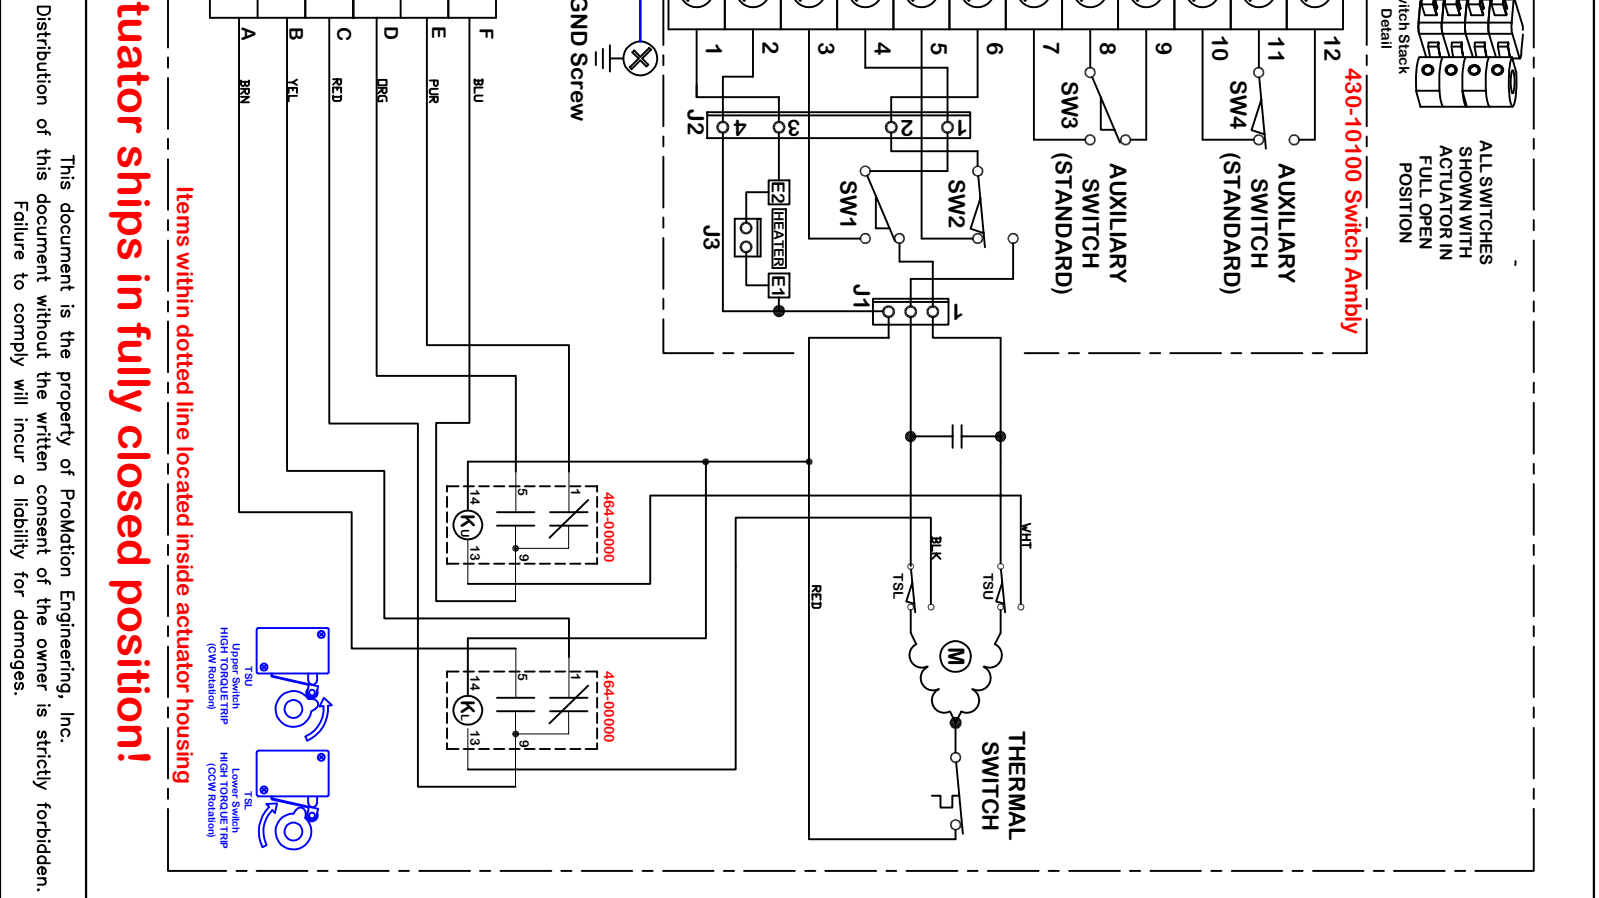

Rev	Change date	revision	name
a	06.30.21	From 464-00000 added TS indicator relays	DWG
b			
c			
d			
e			
f			
g		MDM	
h		Date	

7/13/2021 11:50 AM	Promation
scale	NONE
dwn by:	7.7.2021
material no	
ind	
material	

WD-850-P4143.dwg	WD-850-P4143
On/Off wiring diagram for 120vac P2 thru 8 N4 AND N7 actuators w/TS opt	Promation
REV	A

Prokation Engineering, Inc.
16138 Flight Path Drive
Brooksville, FL 34604
Ph:352-544-8436 Fx:352-544-8439