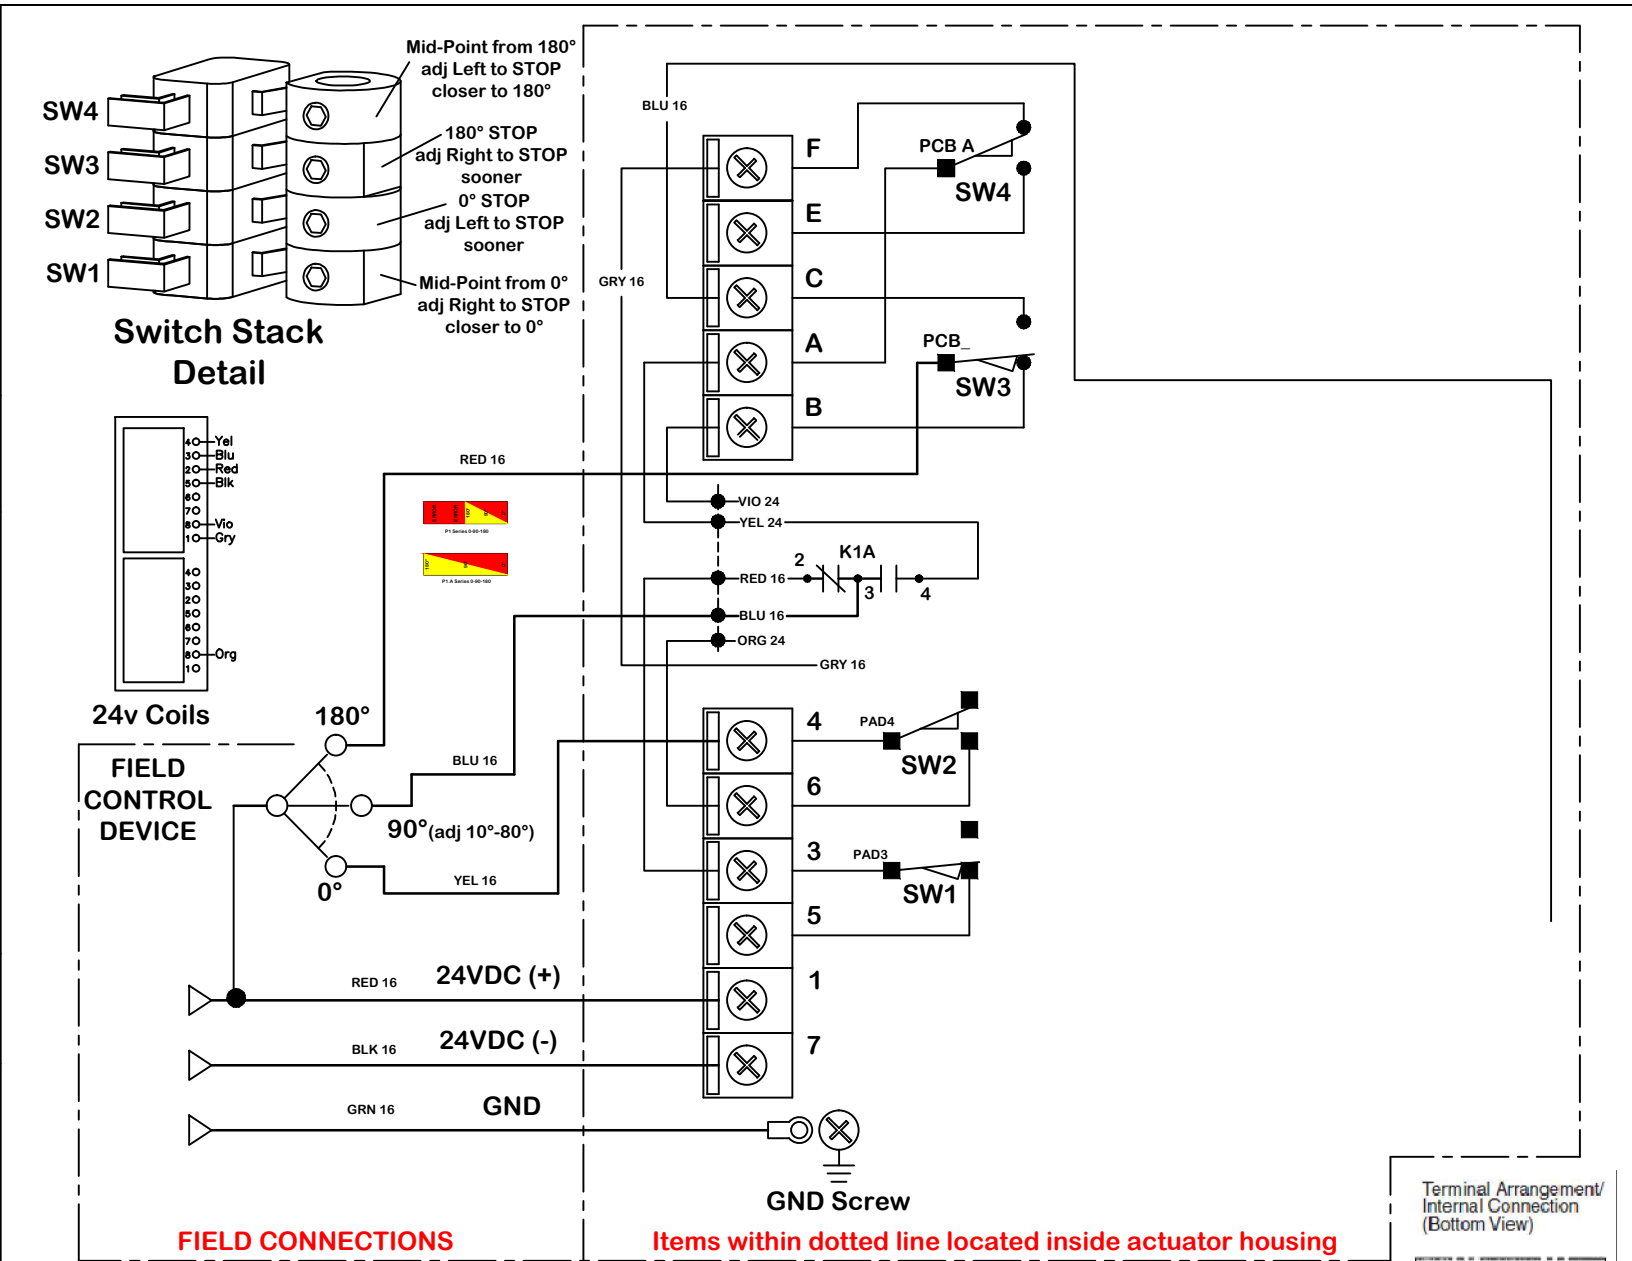

rev	change	date	revision	name

ProMation 	scale	DATE	material no
	NONE	10-2-2014	ind

WD-850-12H01+ wiring diagram for 24VDC P1 Series 3 position control	ind	material
WD-850-12H01+.dwg		

ProMation Engineering, Inc.
16138 Flight Path Drive
Brooksville, FL 34604
Ph:352-544-8436 Fx(352-544-8439)

P1 Series w/ midpoint control

P1-24DC Series 0-90-180

This document is the property of ProMation Engineering, Inc.
Distribution of this document without the written consent of the owner is strictly forbidden.
Failure to comply will incur a liability for damages.