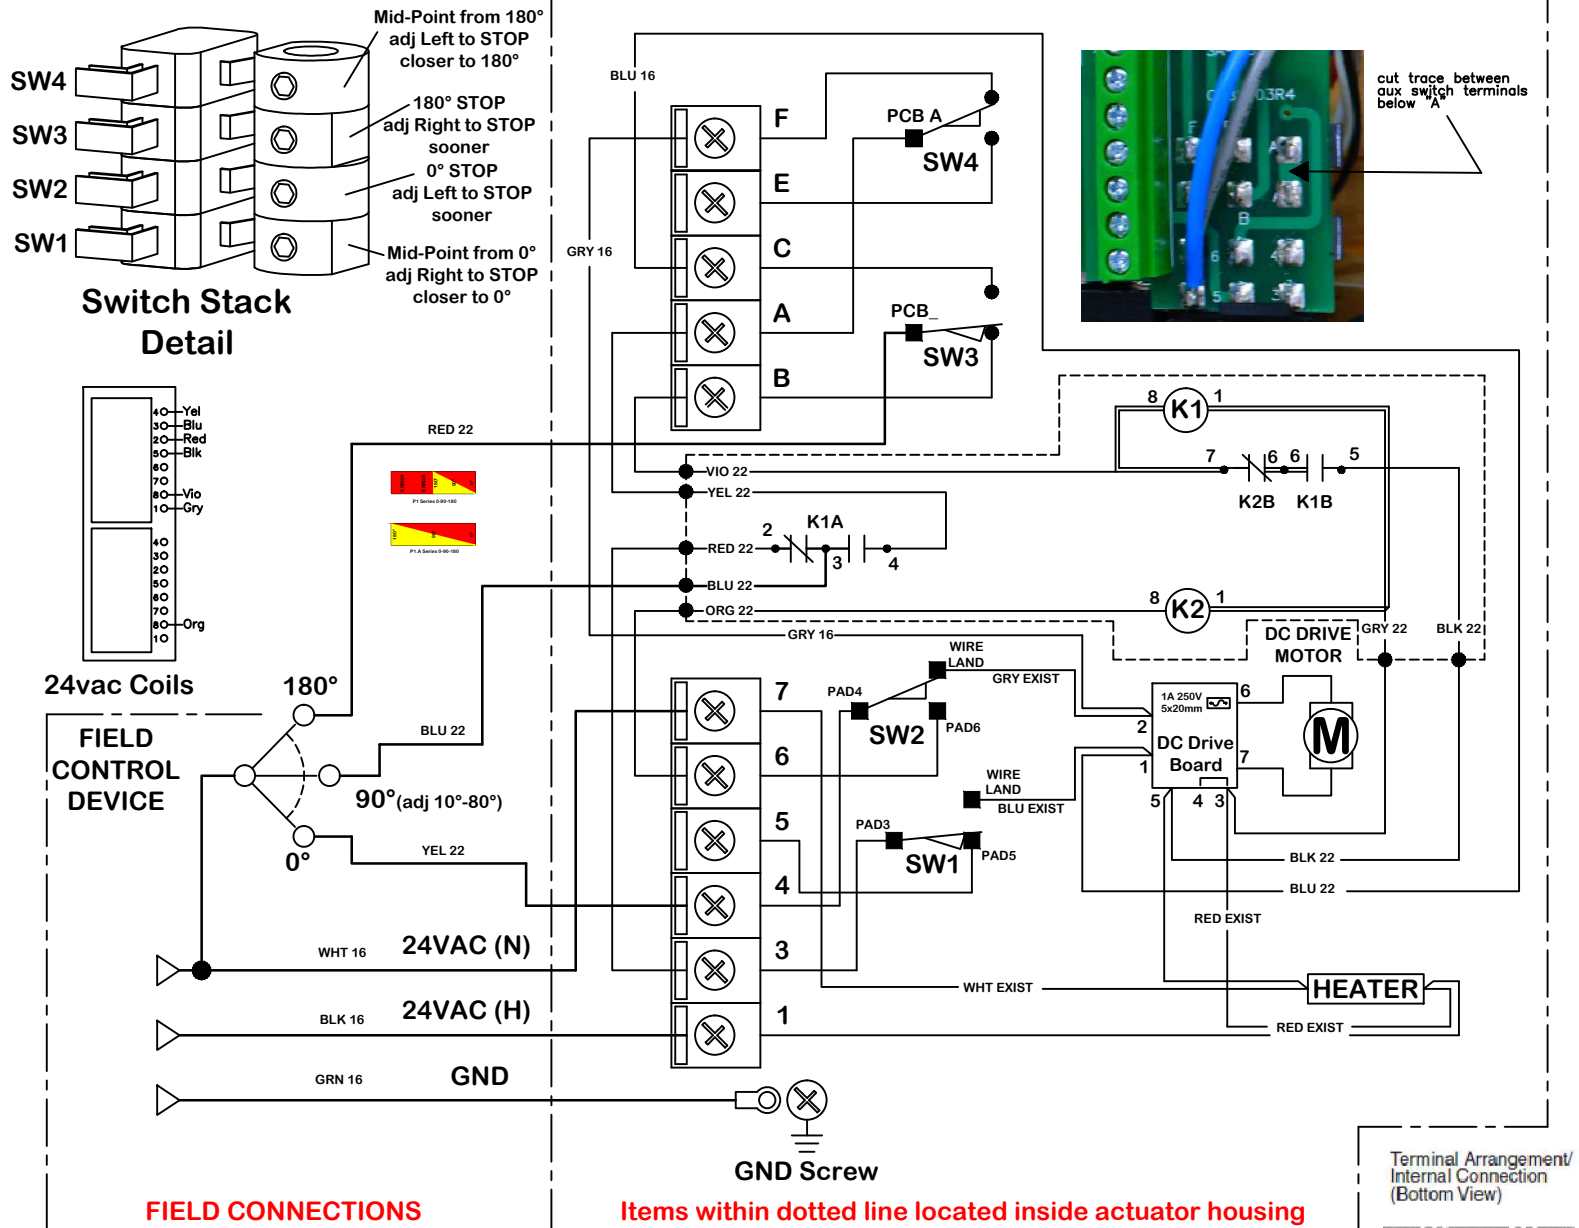

rev	change date	revision	name	noming	material no	ind	material	Wiring Diagram
D	04.17.2015	New Document	KHL					
h				dwn by:	Date			
g				KHL	4.17.2015			
f				scale	NONE			
e								
d								
c								
b								
a								
Promotion wiring diagram for 24VAC P1 Series 3 position control WD-850-13H01.dwg				WD-850-13H01				
REV	A							

P1 Series w/ midpoint control

P1-24AC Series 0-90-180

This document is the property of ProMation Engineering, Inc. Distribution of this document without the written consent of the owner is strictly forbidden. Failure to comply will incur a liability for damages.