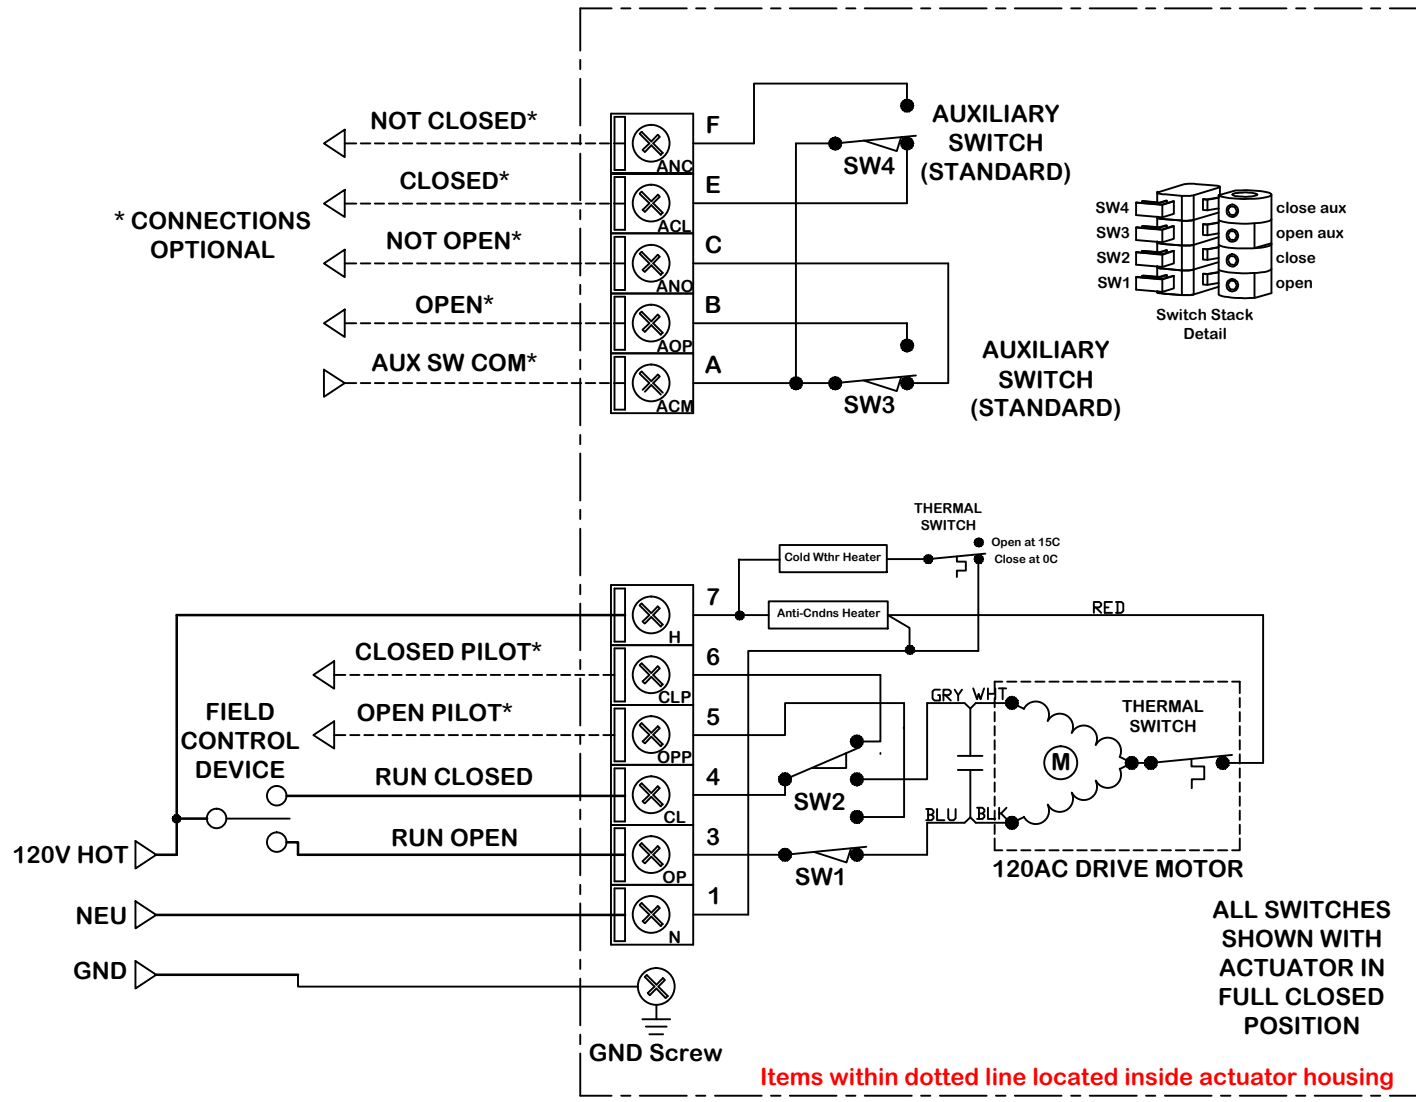

rev	change date	revision	name	Plotted: 7/13/2016 2:35:02 PM	WD-850-14103A.dwg
h	.		nomning		
g			dwn by:	Date	
f			BJW	7.2.2011	
e			scale	NONE	
d					
c					
b					
a					
ProMation Writing Diagram for 2 position or Jog Control. P1 Series 120vac Actuators with Cold Kit.					
<h1>WD-850-14103A</h1>					
Wiring Diagram					
material no. ind material					
REV					

Actuator ships in fully closed position!

Use For:

P1(.B)-120N4 w/ Cold Kit

ProMation Engineering, Inc.
 16138 Flight Path Drive
 Brooksville, FL 34604
 Ph:352-544-8436 Fx(352-544-8439)

This document is the property of ProMation Engineering, Inc.
 Distribution of this document without the written consent of the owner is strictly forbidden.
 Failure to comply will incur a liability for damages.