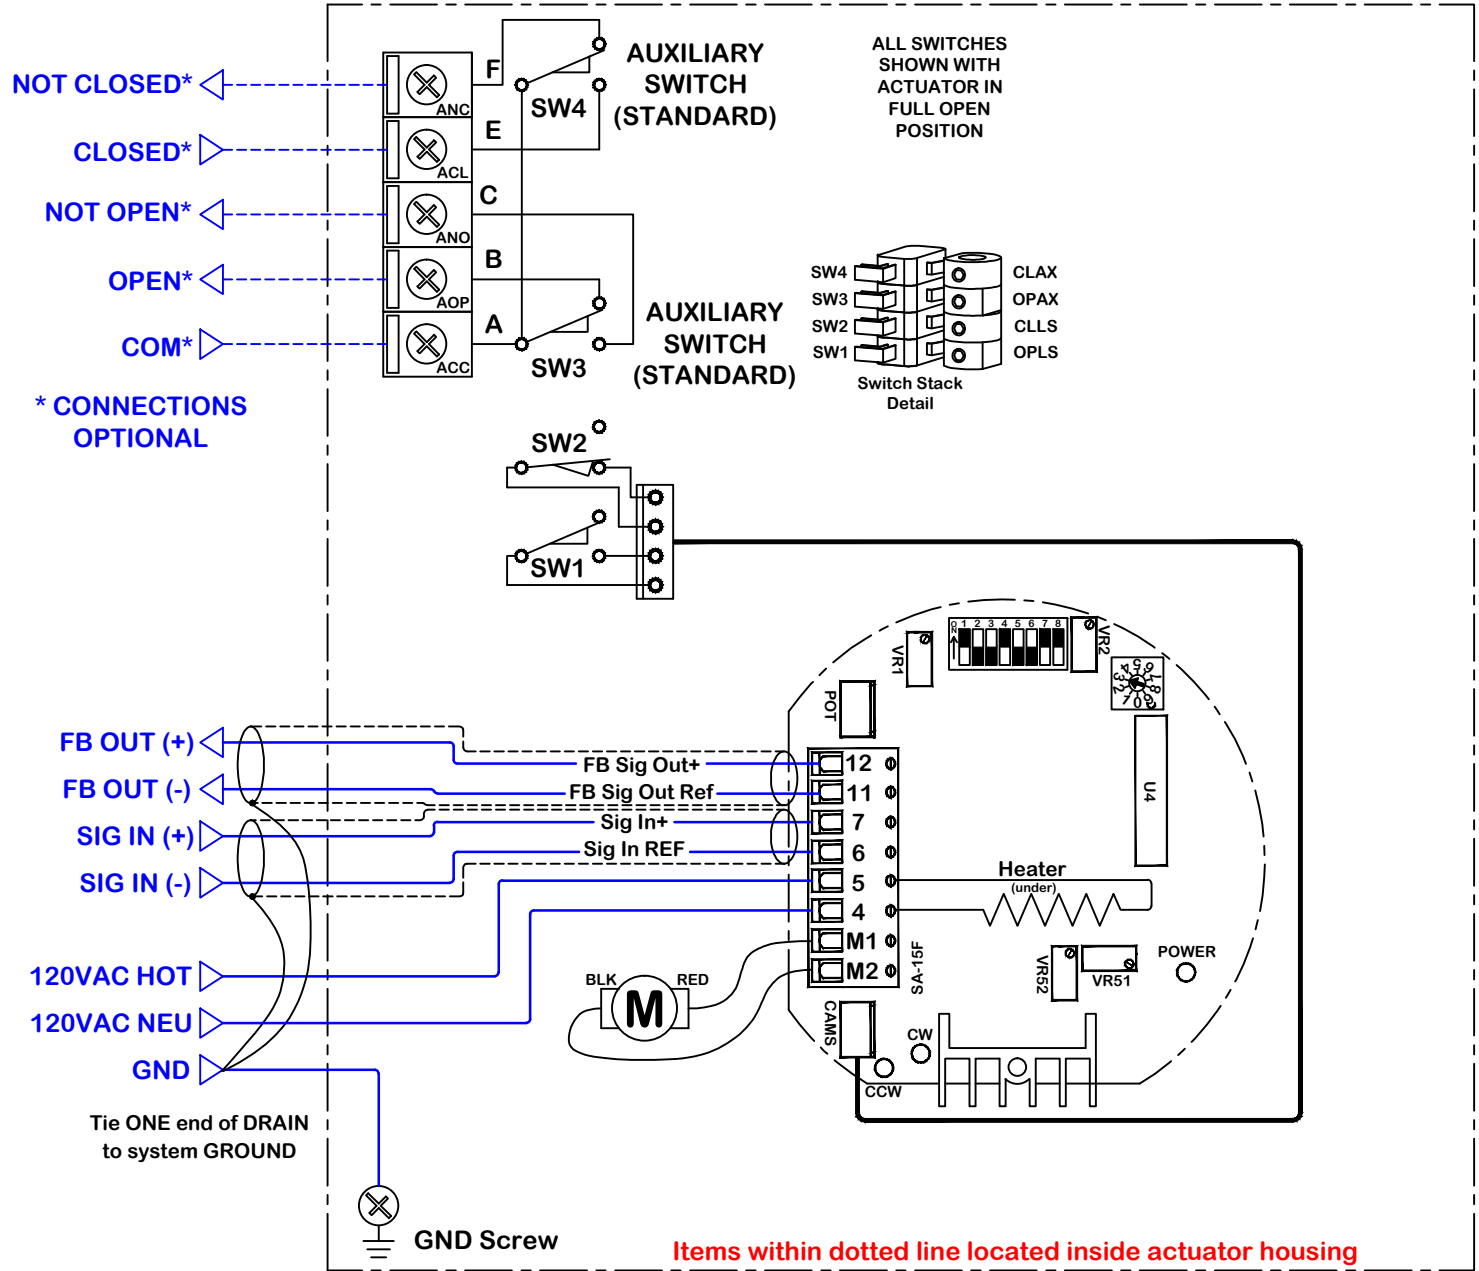

rev	change date	revision	name	date	material no	ind	material	Wiring Diagram
h	.		noming					
g			dwn by:	Date				
f			BJW	11.21.2013				
e			scale					
d			NONE					
c								
b								
a	0723.2012	Added Print date and Title label						
rev	change date	revision	name	date	material no	ind	material	Wiring Diagram
D			KHL					
Promotion					WD-850-14201			
PROPORTIONAL wiring diagram for 120VAC P1 Series Actuators					REV A			
WD-850-14201.dwg					Use For:			

Actuator ships in fully closed position!