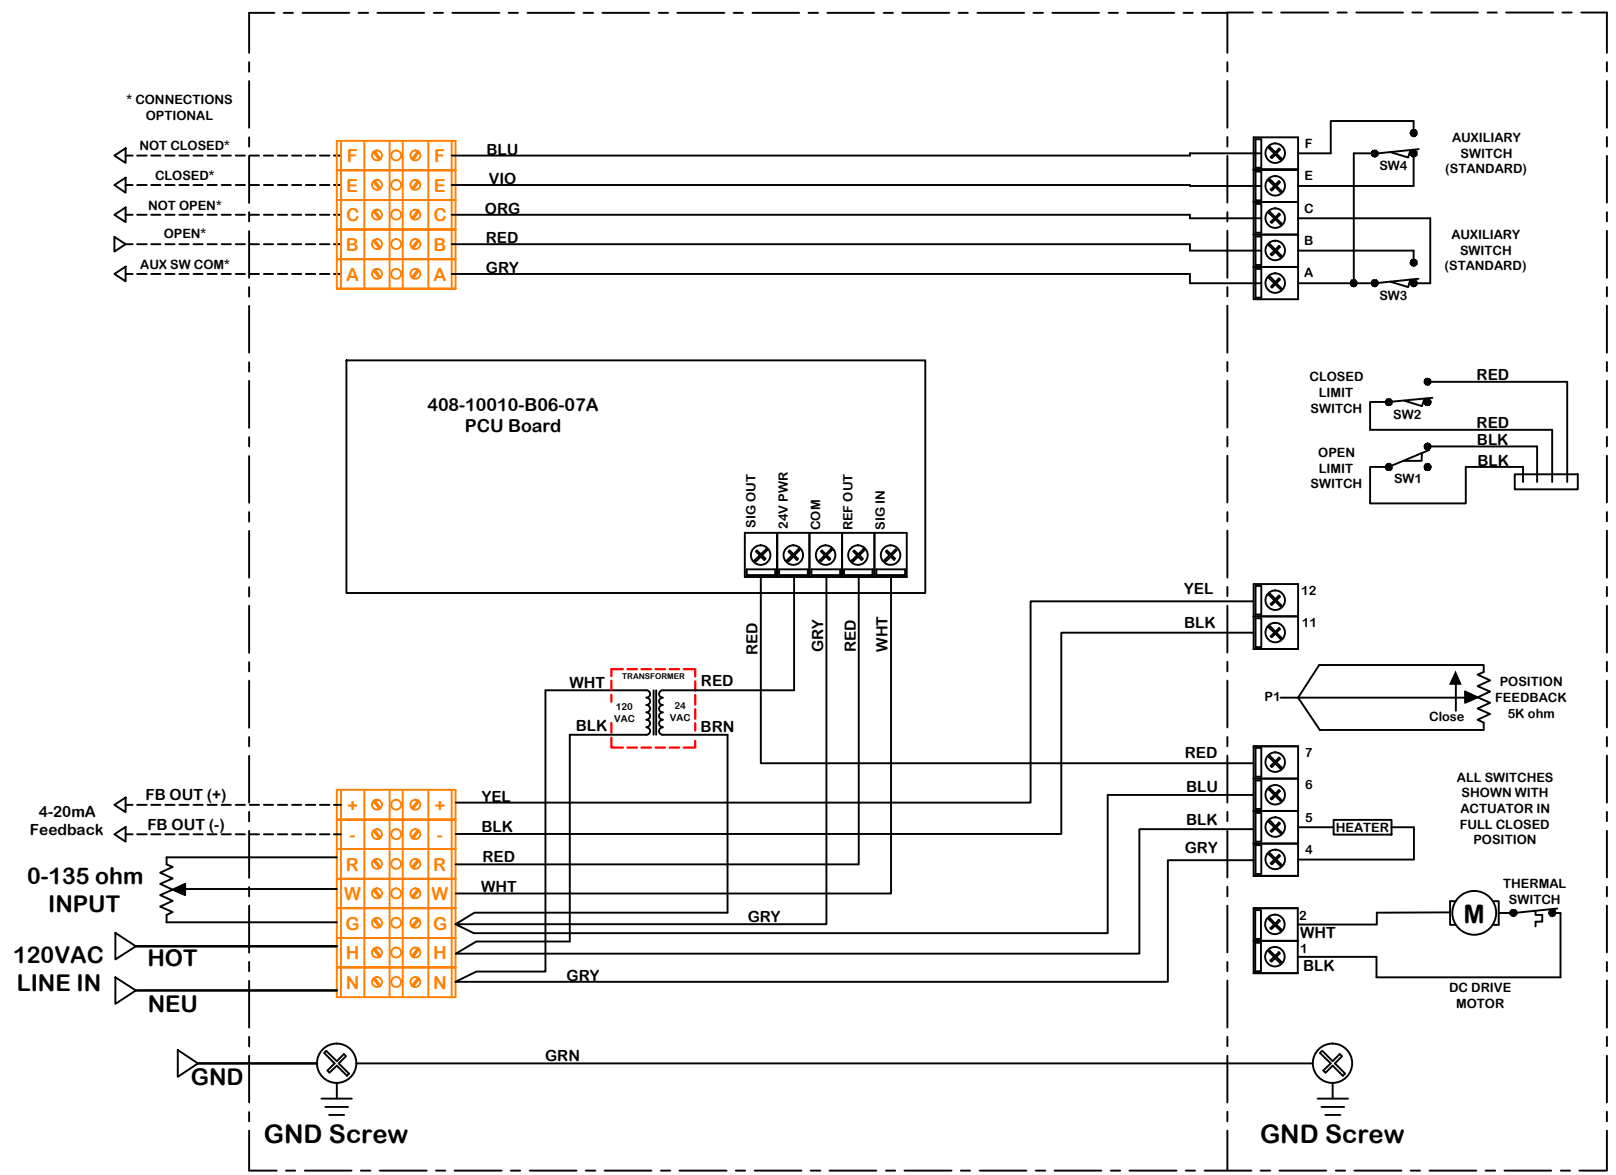

**Actuator ships in fully closed position!**

Field Wiring

Local Control Cabinet Wiring

Actuator Wiring

Use For:

**P1-120PN4-I135**

This document is the property of ProMation Engineering, Inc. Distribution of this document without the written consent of the owner is strictly forbidden. Failure to comply will incur a liability for damages.

rev	change date	revision	name	5/19/2014 10:53 AM	WD-850-14J01.dwg
h	.	noming	dwn by:	KHL	5.19.2014
g	.		Date		
f	.		scale	NONE	
e	.		material no		
d	.		ind		
c	.		material		
b	05/19/2014	Rev Documents	Wiring Diagram		
a					
<p><b>ProMation</b></p> <p>Wiring Diagram for Proportional Control. P1 Series 120VAC Actuators. 0-135 ohm Proportional Control</p> <p><b>WD-850-14J01</b></p>					
<p>REV <b>A</b></p>					
<p>ProMation Engineering, Inc. 16138 Flight Path Drive Brooksville, FL 34604 Ph:352-544-8436 Fx(352-544-8439)</p>					