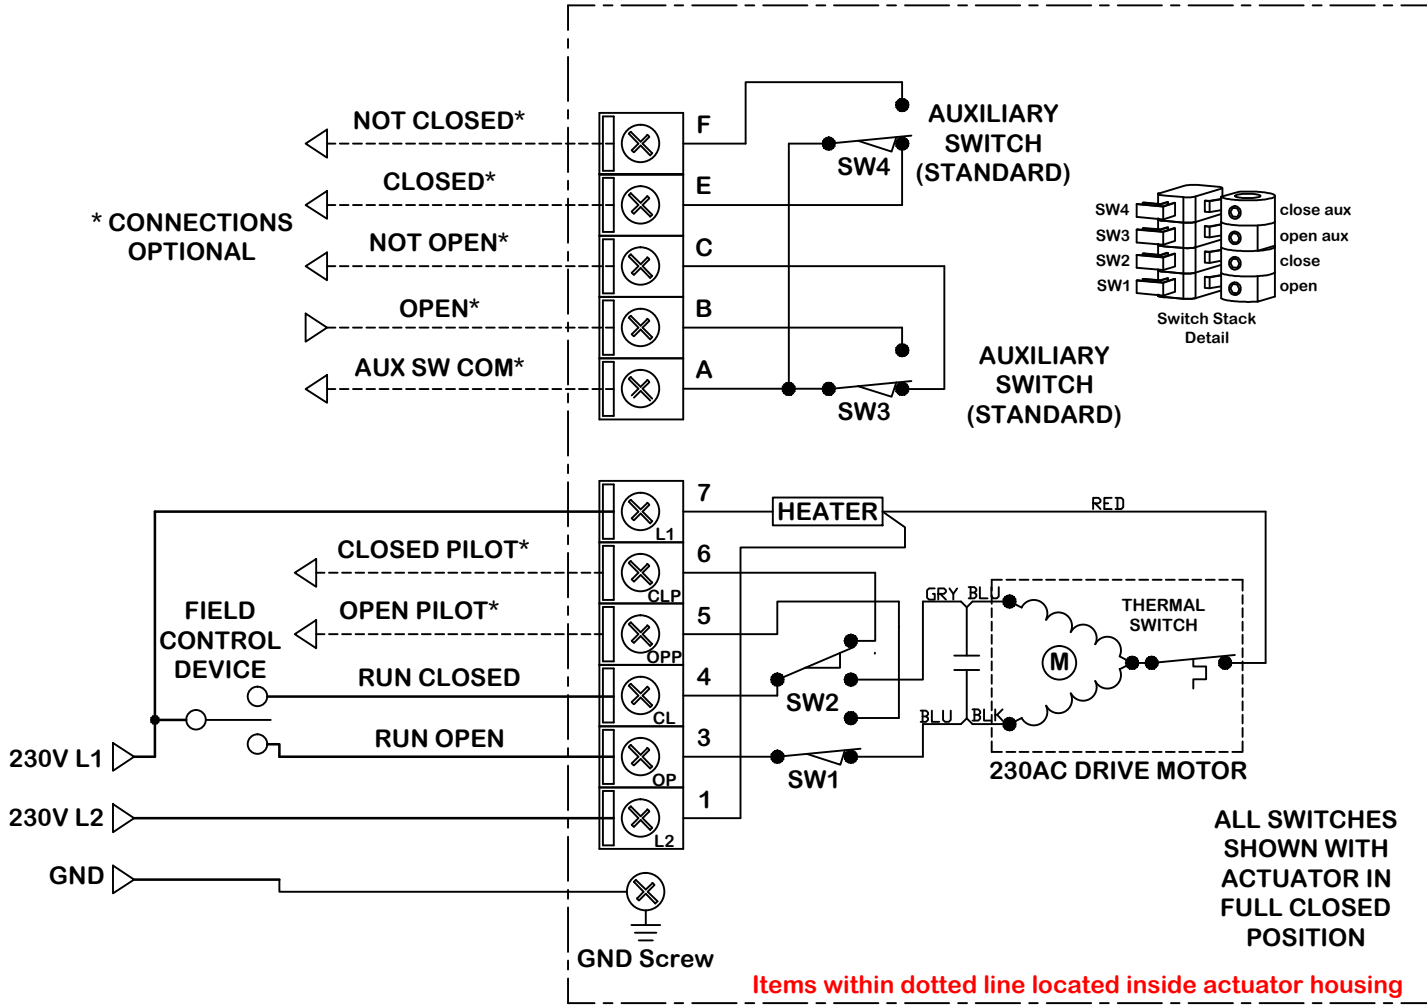

change date		revision		name		Plotted: 5/8/2012 11:31:32 AM		WD-850-15101E.dwg	
h	naming			Date		material no		Wiring Diagram	
g				dwn by: BJW		ind		material	
f				7.2.2011					
e				scale					
d				NONE					
c									
b									
a									
REV		E							
name		Promotion							
description		Wiring Diagram for 2 position or Jog Control. P1 Series 230vac Actuators.							