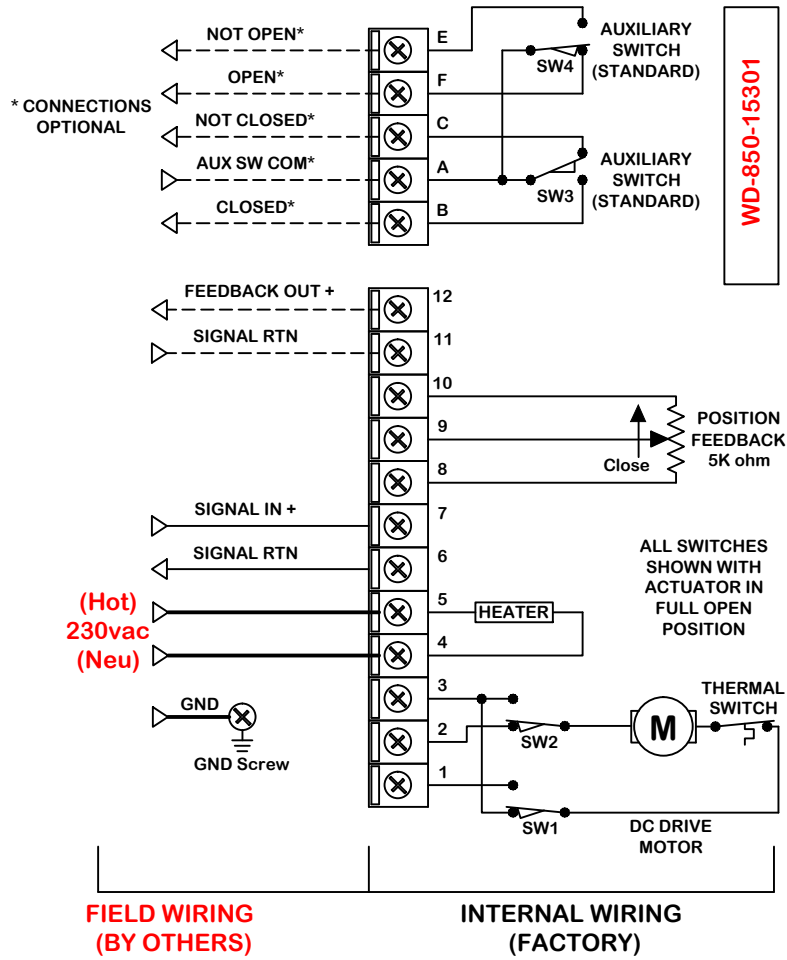

rev change date		revision		name		10/5/2012 1:18 PM		WD-850-15301.dwg	
h		noming		dwn by:		Date		material no	
g				KHL		10.5.2012		ind	
f								material	
e								Wiring Diagram	
d								scale	
c								NONE	
b		New Document		KHL				REV	
a								A	
10.05.12								Wiring Diagram for proportional Control. P1/P1.A Series 230VAC Actuators.	
10/5/2012								WD-850-15301	

Actuator ships in fully closed position!

Use For:

P1/P1.A-230PN4

ProMation Engineering, Inc.
16138 Flight Path Drive
Brooksville, FL 34604
Ph:352-544-8436 Fx(352-544-8439

This document is the property of ProMation Engineering, Inc.
Distribution of this document without the written consent of the owner is strictly forbidden.
Failure to comply will incur a liability for damages.