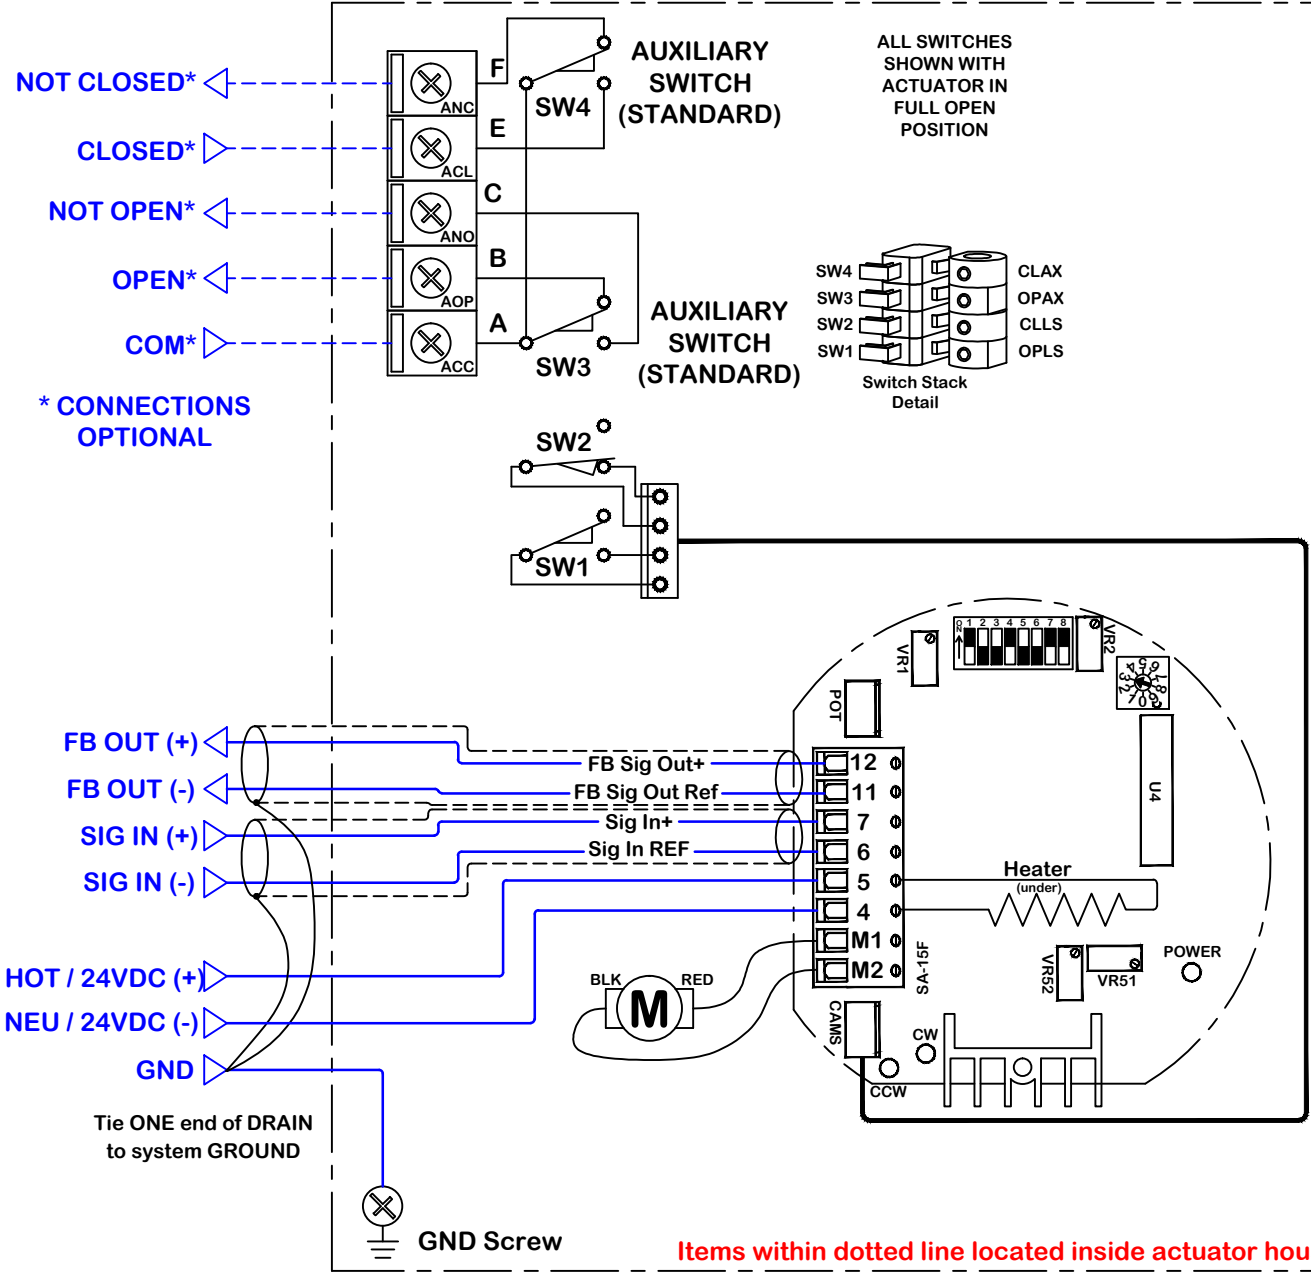

rev	change date	revision	name	material no	ind	Wiring Diagram
h	.		noming			
g				dwn by: BJW	Date: 9.3.2010	
f						
e				scale: NONE		
d						
c	05.20.2015					
b		Edited format of MD	KHL			
a						
<b>ProMation</b> Wiring Diagram for Proportional Control P1 Series 24VAC/VDC Actuators. WD-850-1A302.dwg				<b>WD-850-1A302</b>		
REV <b>B</b>						