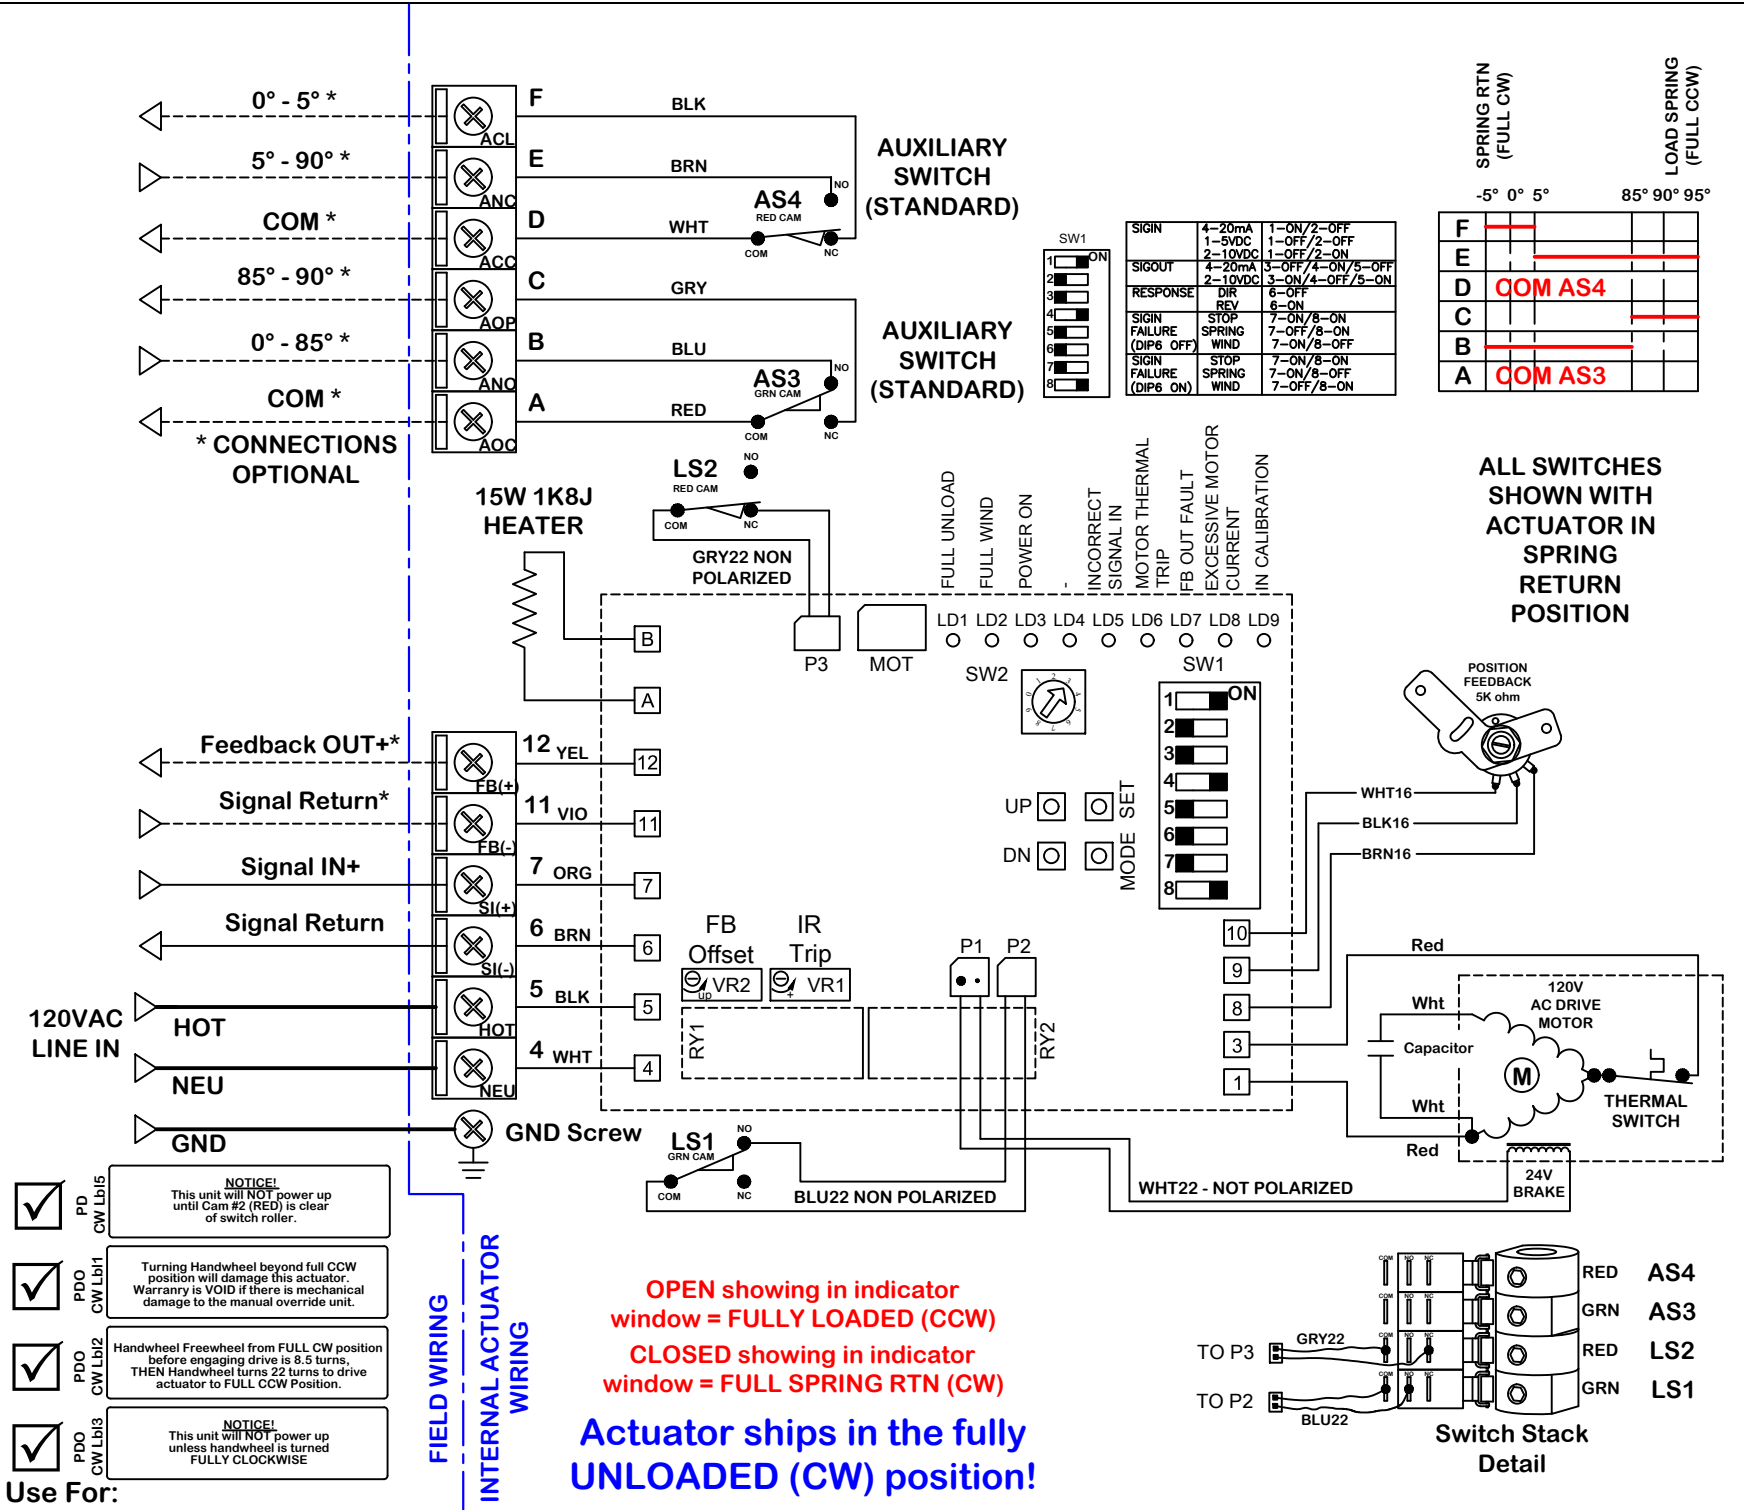

rev change	revision	name	dwg by:	Date	material no	ind	Wiring Diagram
c	08.23.12	KHL	BJW	4.22.2012			
d	08.29.13	KHL					
e	05.12.15	KHL					
f	07.08.15	KHL					
g	05.18.20	DJG					
h							
i							
j							
naming							
material no							
ind							
Wiring Diagram							
material							
name							
5/18/2020 3:37 PM							
ProMotion							
Proportional wiring diagram for 120vac PD(O) Series CW Spring Return Actuators.							
WD-850-D4C01 G.dwg							
WD-850-D4C01 G							
REV G							