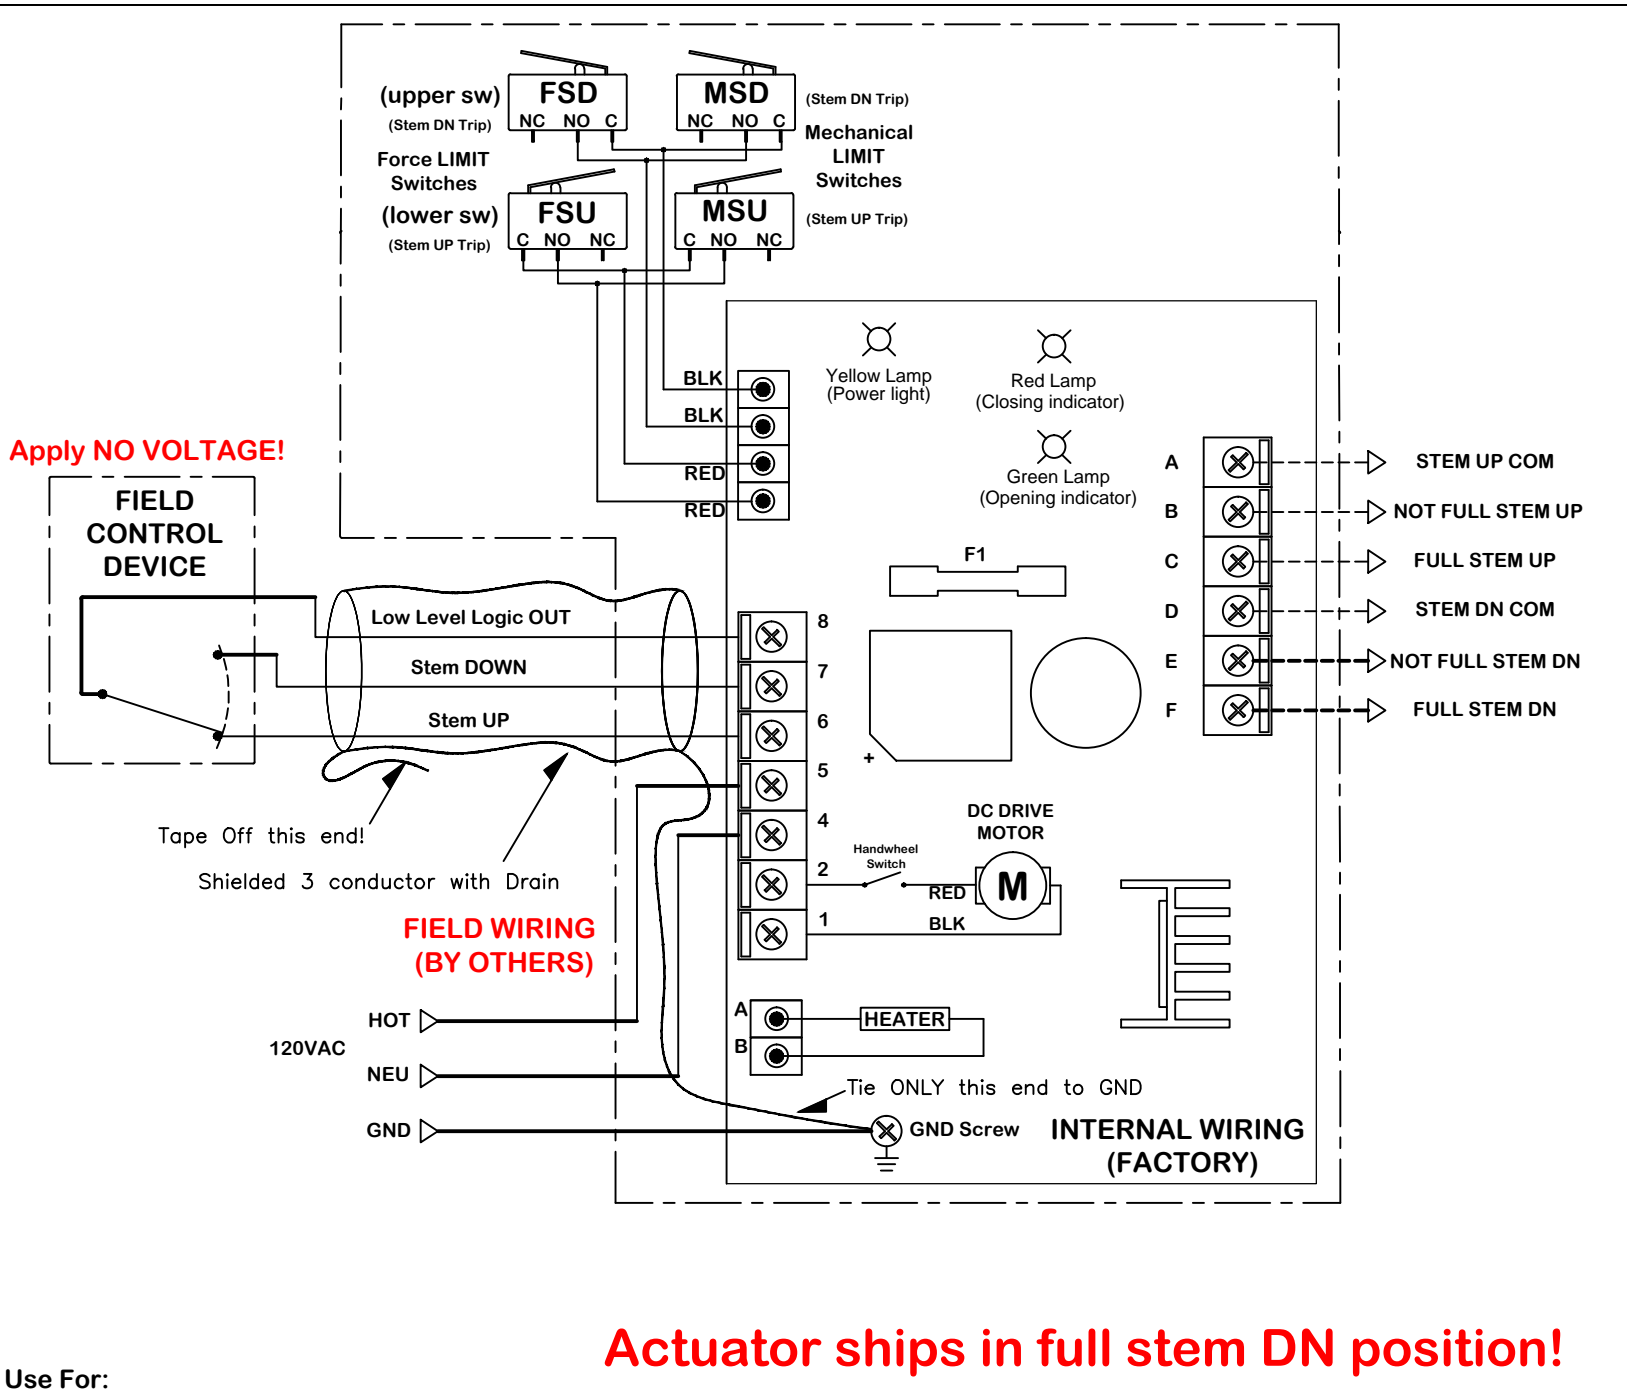

|                 |  |            |  |              |  |   |  |   |  |
|-----------------|--|------------|--|--------------|--|---|--|---|--|
| rev change date |  | revision   |  | name         |  | 2/19/2015 10:15 AM                            |  | P-Vic CAD Files\Factory Wiring Dwg\WD-8XX Files\WD-850\PL5_1\WD-850-F4101.dwg |  |
| h               |  | noming     |  | material no  |  | ind   |  | Wiring Diagram  |  |
| g               |  | 02/19/2015 |  | dwn by:      |  | Date  |  | 5.27.2014   |  |
| f               |  | 01/26/15   |  | KHL          |  | scale   |  | NONE  |  |
| e               |  | 05/06/13   |  | KHL          |  | none  |  | none  |  |
| d               |  | 08/23/12   |  | KHL          |  | none  |  | none  |  |
| c               |  | 07/27/12   |  | KHL          |  | none  |  | none  |  |
| b               |  | 04/06/12   |  | KHL          |  | none  |  | none  |  |
| a               |  |            |  | KHL          |  | none  |  | none  |  |
| REV             |  | F          |  | WD-850-F4101 |  | Wiring Diagram for 2 position or Jog Control. |  | PL550/1100 Series 120V Actuators  |  |