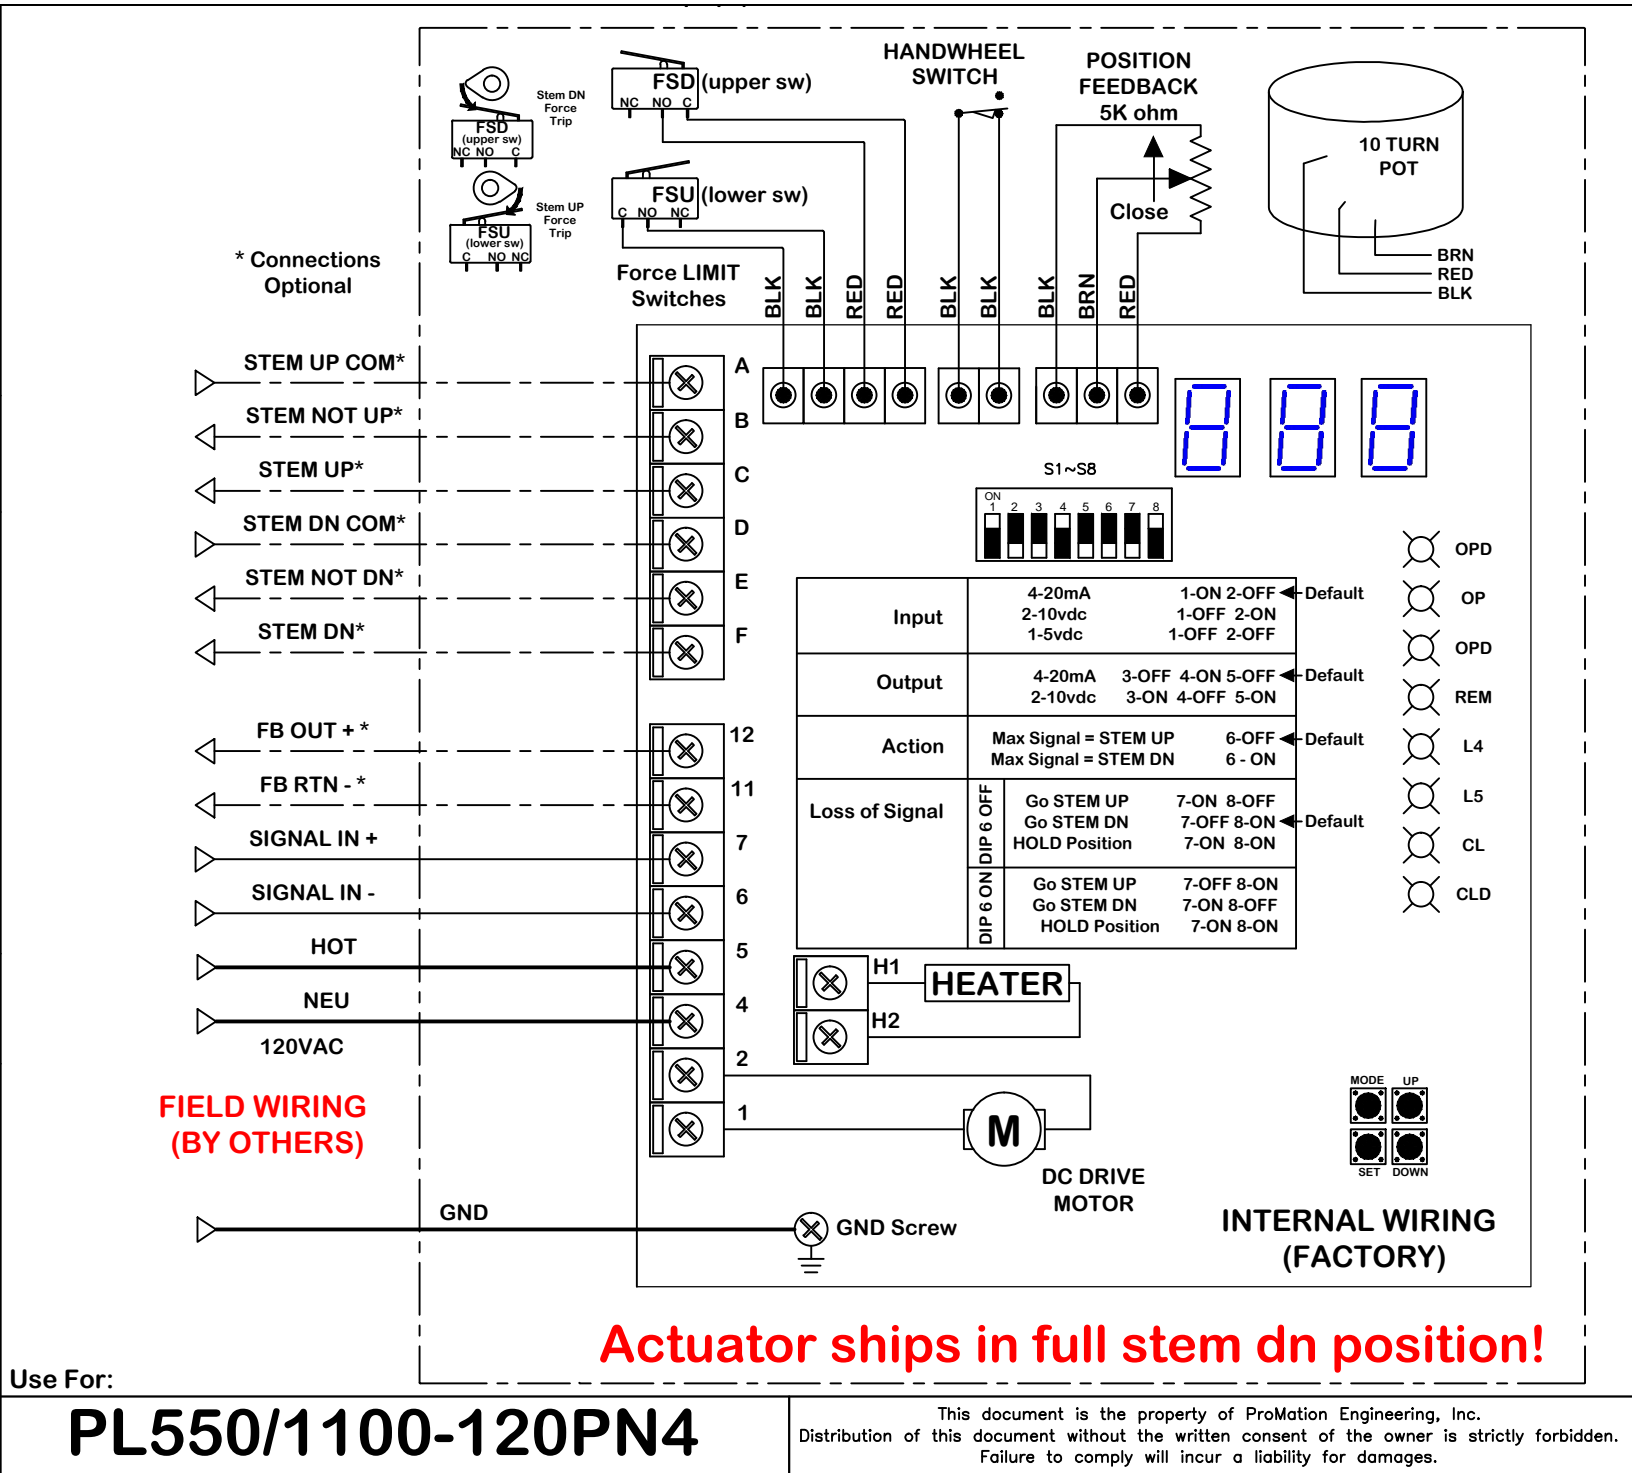

rev	change date	revision	name	2/19/2015 10:12 AM	P:\c cad Files\Factory Wiring Dwg\WD-850 Files\WD-850\PL5_11\WD-850-F4301.dwg
h	.		noming		
g			dwg by:	BjW	
f			Date	9.4.2013	
e	02.19.2015		scale	NONE	
d	01.28.2015		material no		
c	09.23.13		ind		
b	06.23.12		material		
a	3.14.2012		Wiring Diagram		
			WD-850-F4301		
			Wiring Diagram for Proportional Control. PL550/1100 Series 120v Actuators		
			REV <b>E</b>		