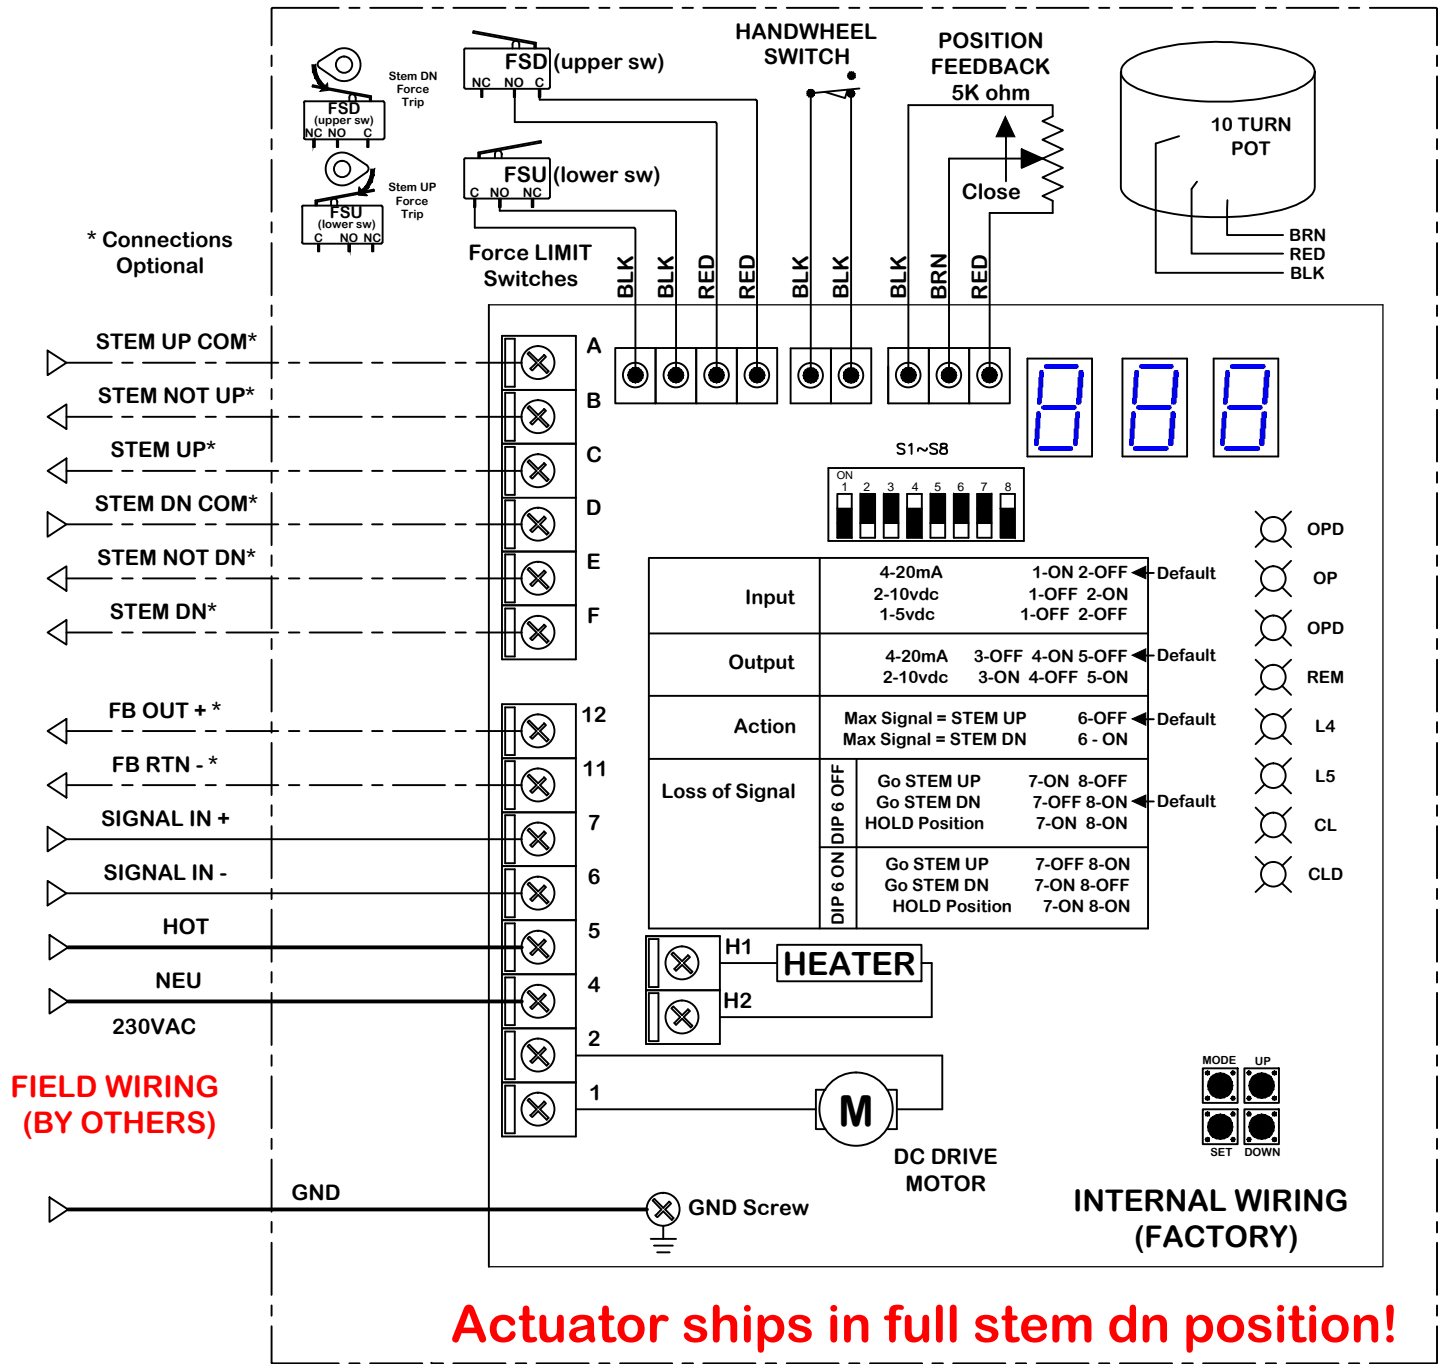

rev	change date	revision	name	2/19/2015 10:13 AM	P:\c cad Files\Factory Wiring Dwg\WD-850 Files\WD-850\PL5_11\WD-850-F5301.dwg
h		noming	material no		Wiring Diagram
g			ind		
f			material		
e	02.19.2015	Edited WD number	scale	NONE	
d	01.28.2015	Updated Form for updated label	ind		
c	06.23.12	Changed DIP settings and label	ind		
b	3.14.2012	Added Print Date and Title Label	ind		
a			ind		
REV					

Promation

WD-850-F5301

Wiring Diagram for Proportional Control.
PL550/1100 Series 230v Actuators

REV **D**

ProMation Engineering, Inc.
16138 Flight Path Drive
Brooksville, FL 34604
Ph:352-544-8436 Fx(352-544-8439)

PL550/1100-230PN4

Use For:

This document is the property of ProMation Engineering, Inc.
Distribution of this document without the written consent of the owner is strictly forbidden.
Failure to comply will incur a liability for damages.