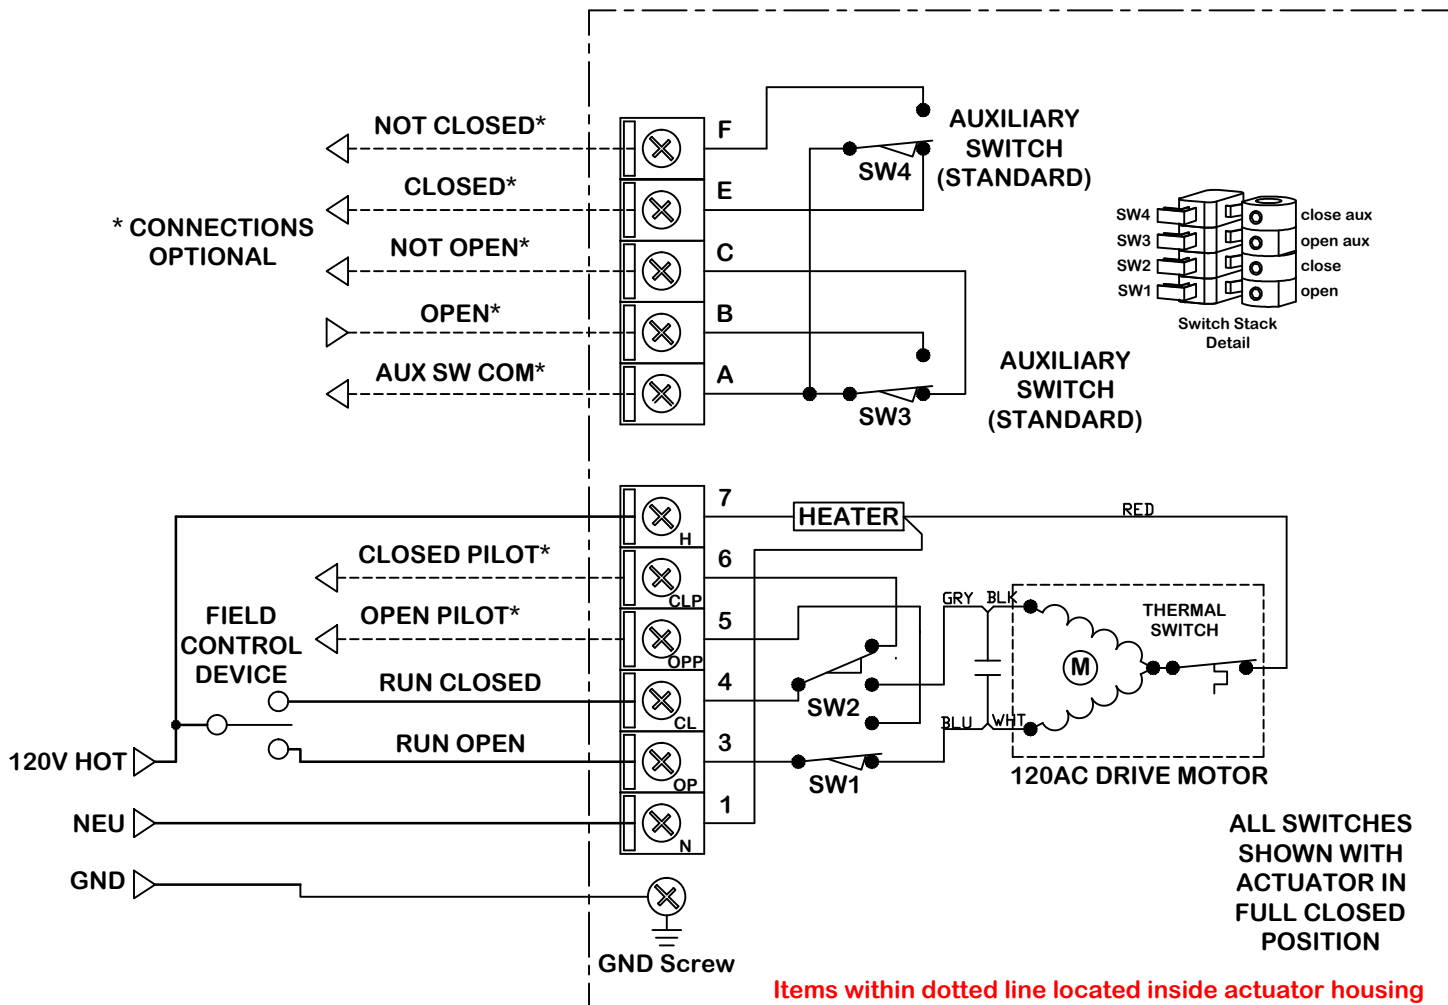

h	naming		material no		Wiring Diagram	
g	dwn by:	Date	ind		material	
f	BJW	7.2.2011				
e	scale	NONE				
d	none					
c						
b						
a						
rev	change	revision	name	Plotted:	5/8/2012 12:33:12 PM	WD-850-H4101E.dwg
d						
c						
b						
a						
REV		E				
WD-850-H4101E Wiring Diagram for 2 position or Jog Control. P1.A Series 120vac Actuators.						

Actuator ships in fully closed position!

Use For:

P1.A-120N4

ProMation Engineering, Inc.
 16138 Flight Path Drive
 Brooksville, FL 34604
 Ph:352-544-8436 Fx(352-544-8439

This document is the property of ProMation Engineering, Inc.
 Distribution of this document without the written consent of the owner is strictly forbidden.
 Failure to comply will incur a liability for damages.