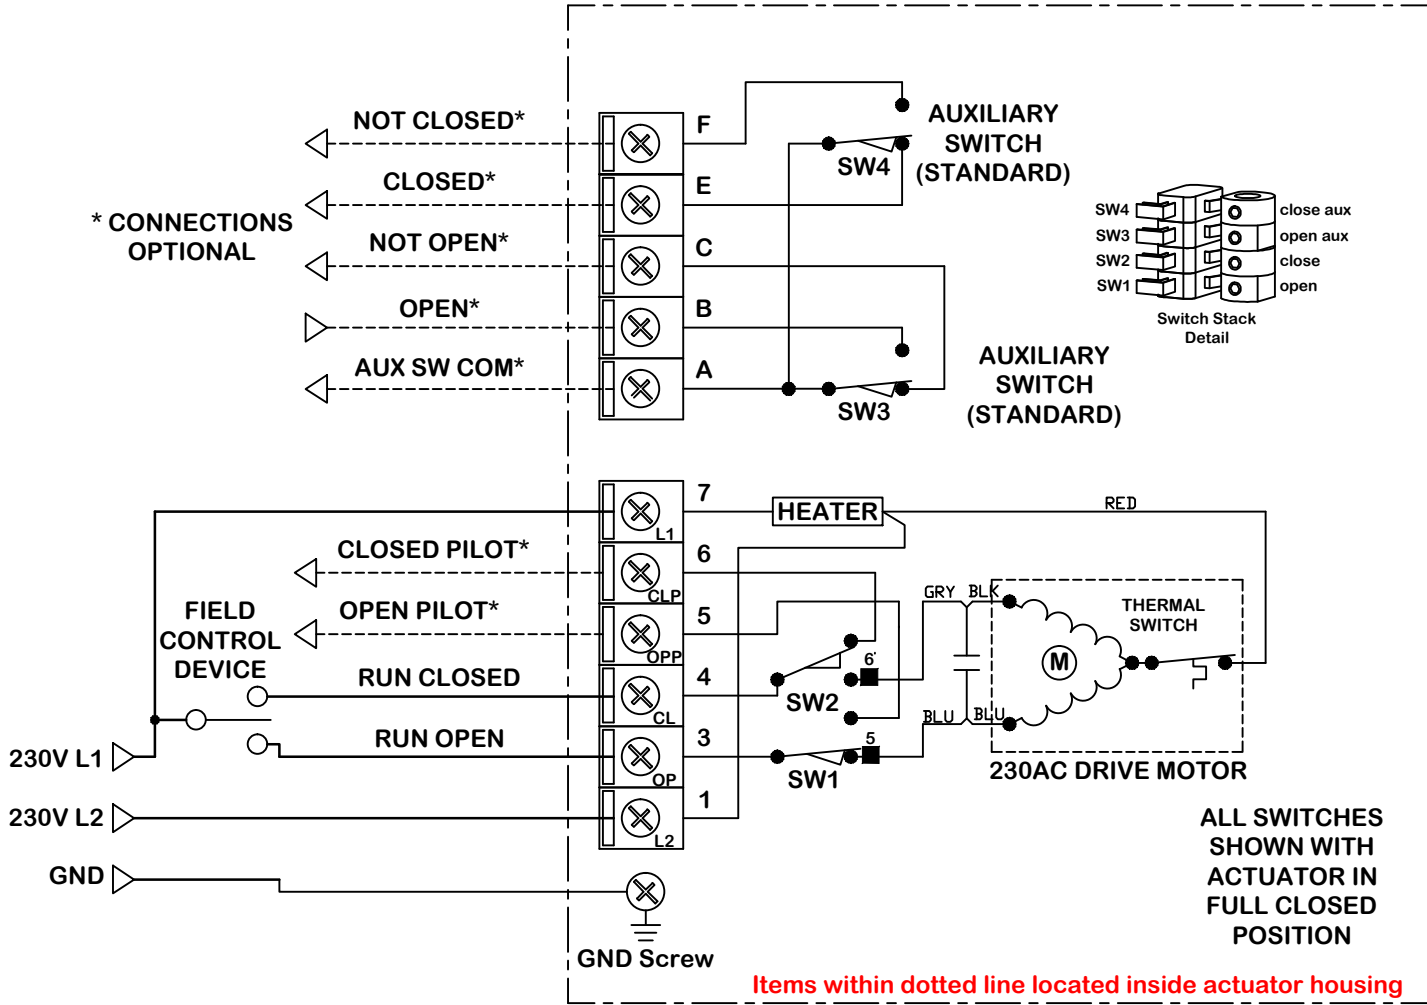

h	naming		material no		Wiring Diagram	
g	dwn by:	Date	ind		material	
f	BJW	7.2.2011				
e	scale	NONE				
d	none					
c						
b						
a						
rev	change	revision	name	Plotted:	5/8/2012 12:22:41 PM	WD-850-H5101E.dwg
d						
c						
b						
a						
REV		E				
WD-850-H5101E Wiring Diagram for 2 position or Jog Control. P1.A Series 230vac Actuators.						
Promotion						