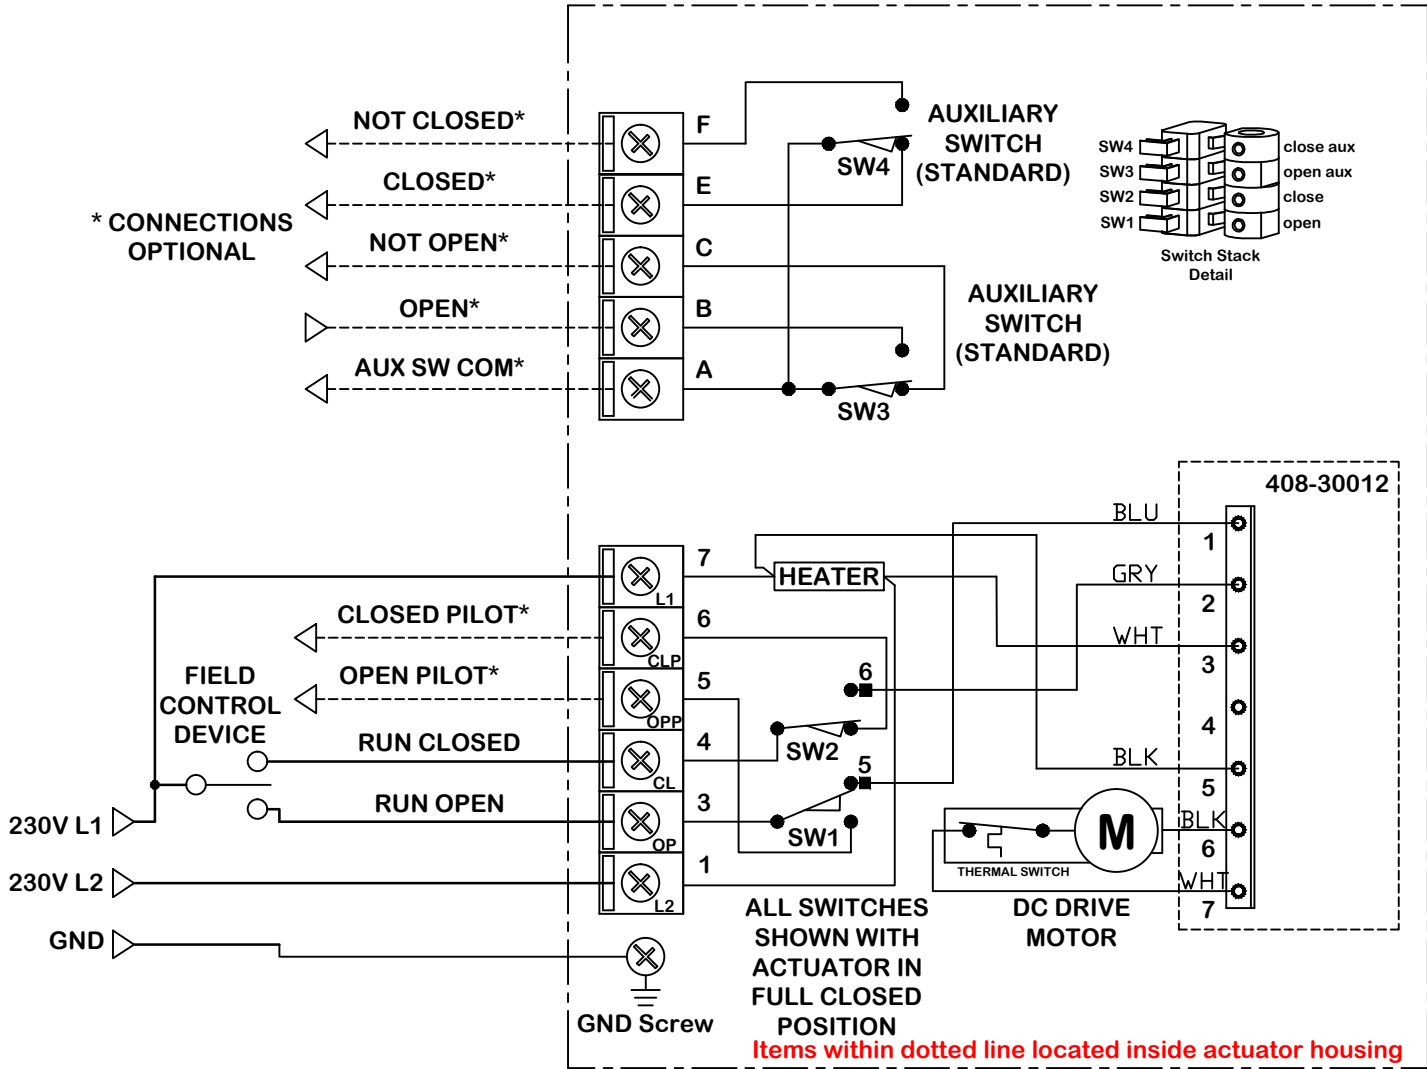

change date		revision		name		Plotted: 5/8/2012 12:31:27 PM		WD-850-H5701E.dwg	
h	.	naming		dwn by:		Date		material no	
g				BJW		7.2.2011		ind	
f				scale		NONE		material	
e				NONE				Wiring Diagram	
d									
c									
b									
a									
REV		E		WD-850-H5701E Wiring Diagram for 2 position or Jog Control. P1.A Series 230vac EXTENDED DUTY Actuators.					

Actuator ships in fully closed position!

Use For:

P1.A-230N4-ED

ProMation Engineering, Inc.
 16138 Flight Path Drive
 Brooksville, FL 34604
 Ph:352-544-8436 Fx(352-544-8439

This document is the property of ProMation Engineering, Inc.
 Distribution of this document without the written consent of the owner is strictly forbidden.
 Failure to comply will incur a liability for damages.