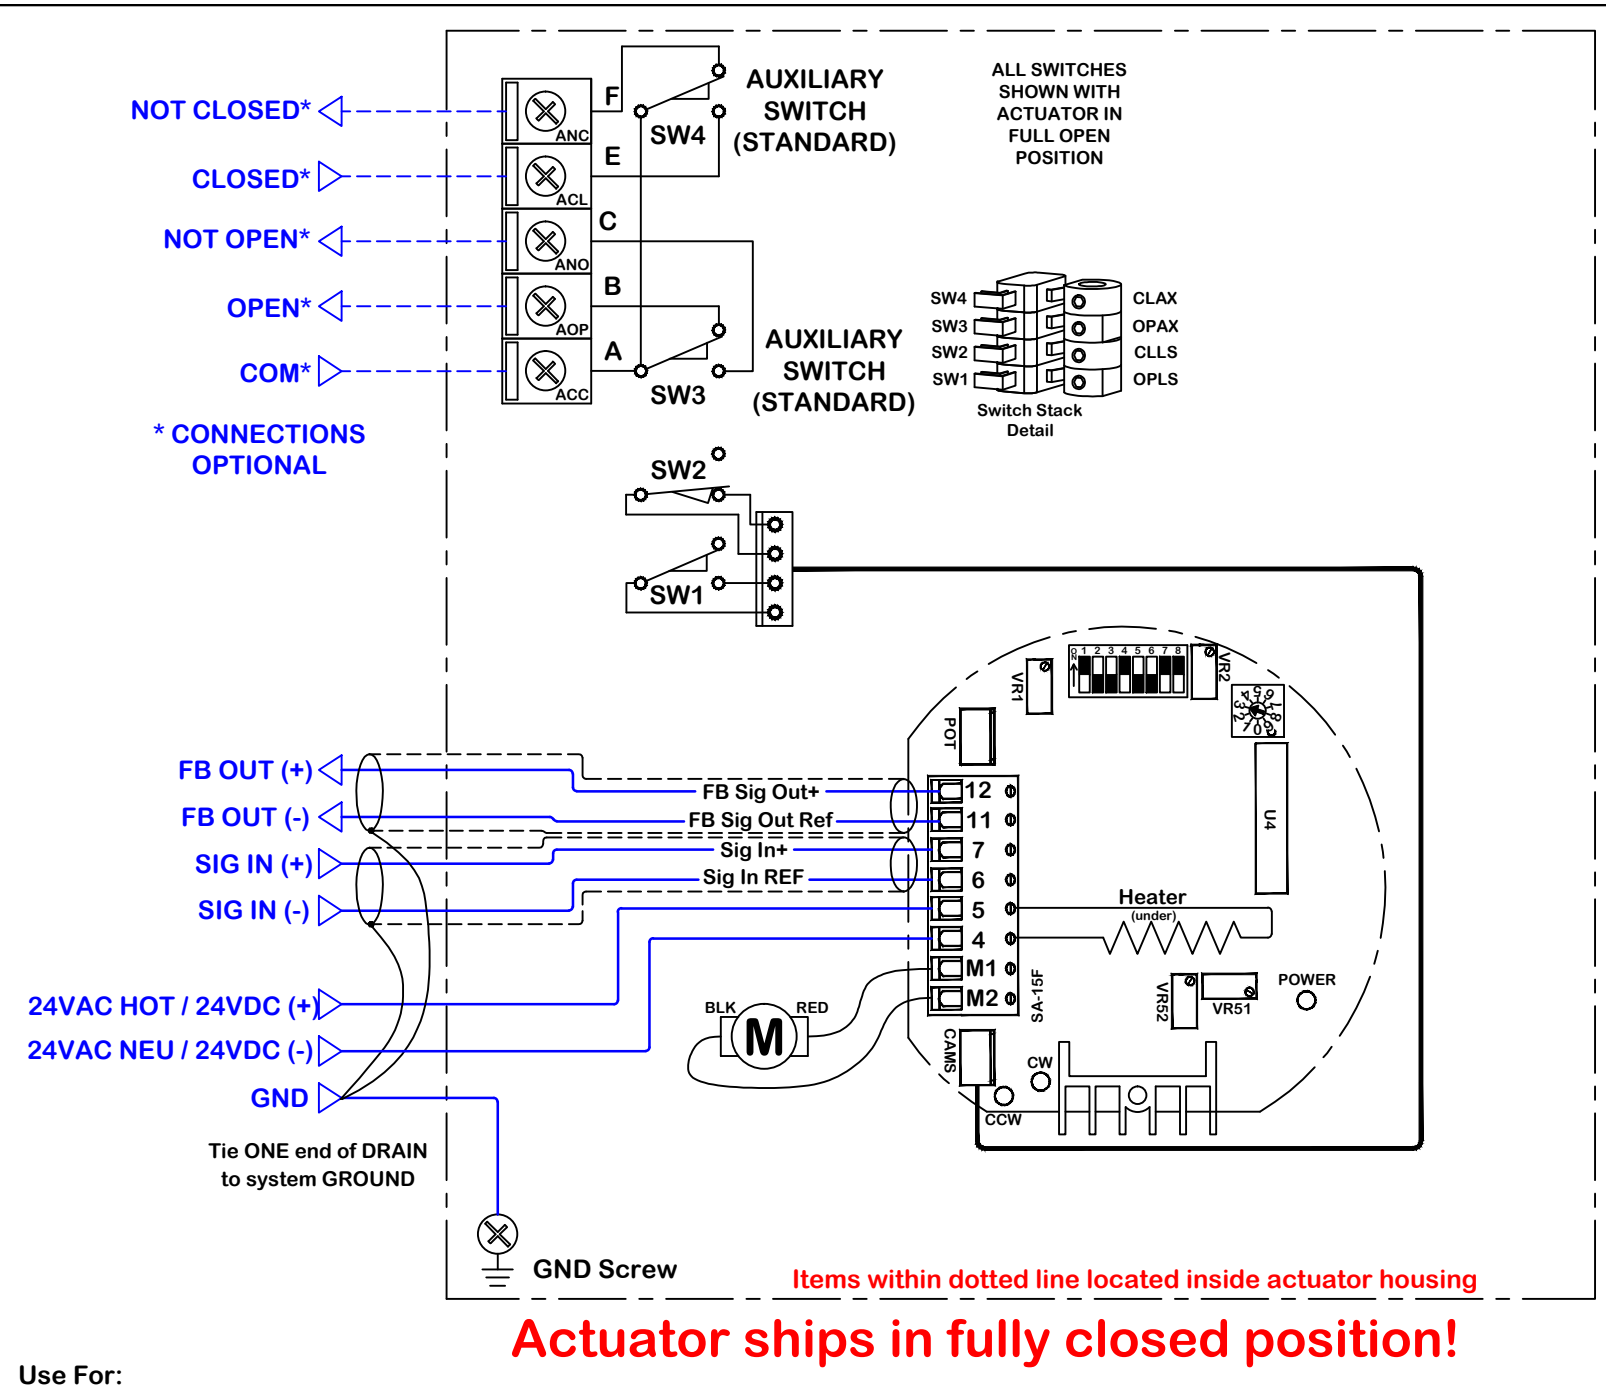

rev	change date	revision	name	5/20/2015 9:24 AM	WD-850-HA302.dwg
h			noming		
g			dwn by:	Date	
f			BJW	9.3.2010	
e					
d					
c	05.20.2015		Edited format of MP		
b	03.16.2012		Added Title and Print Date Labels		
d			KHL		
c			KHL		
e					
f					
g					
h					
scale			NONE		
material no			ind		
material			Wiring Diagram		
<h1>WD-850-HA302</h1>			Wiring Diagram for Proportional Control P1.A Series 24VAC/VDC Actuators.		
REV			B		