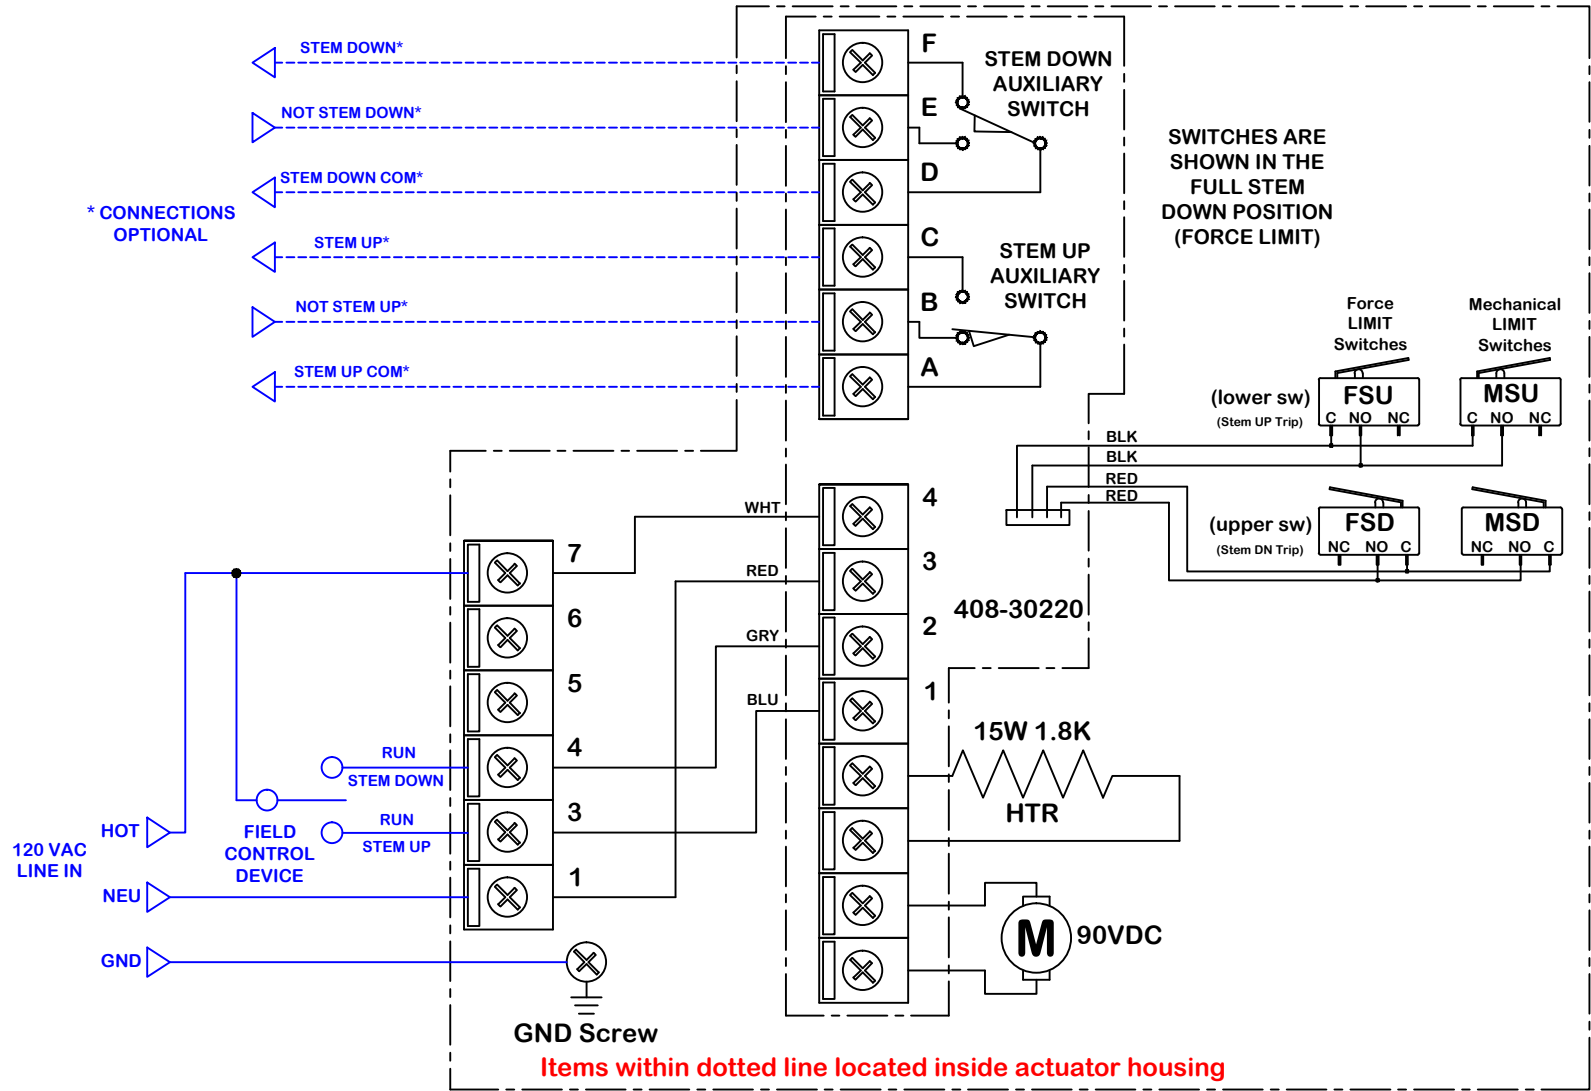

noming		material no		ind		Wiring Diagram	
h	.	dwn by:	KHL	Date	5.9.2014	WD-850-T4101	
g		scale	NONE			Wiring Diagram for On/Off/Log Control. PL2200/4400 Series 120vac Actuators	
f						REV E	
e	02.19.2015	Edited WD number	KHL			Ph:352-544-8436 Fx(352-544-8439	
d	01.30.2015	Updated WD with Mechanical Limit	KHL			ProMation Engineering, Inc. 16138 Flight Path Drive Brooksville, FL 34604	
c	05.09.2014	New Switching end wire colors	KHL			This document is the property of ProMation Engineering, Inc. Distribution of this document without the written consent of the owner is strictly forbidden. Failure to comply will incur a liability for damages.	
b	08.23.12	Added details below title	KHL				
a	3.14.2014	Changed title from "WD-850-T4100" Added "Print Date" and "Title" field	KHL				
rev	change date	revision	name	2/19/2015	10:23 AM		

Actuator ships in full stem DOWN position!

PL2200/4400-120N4