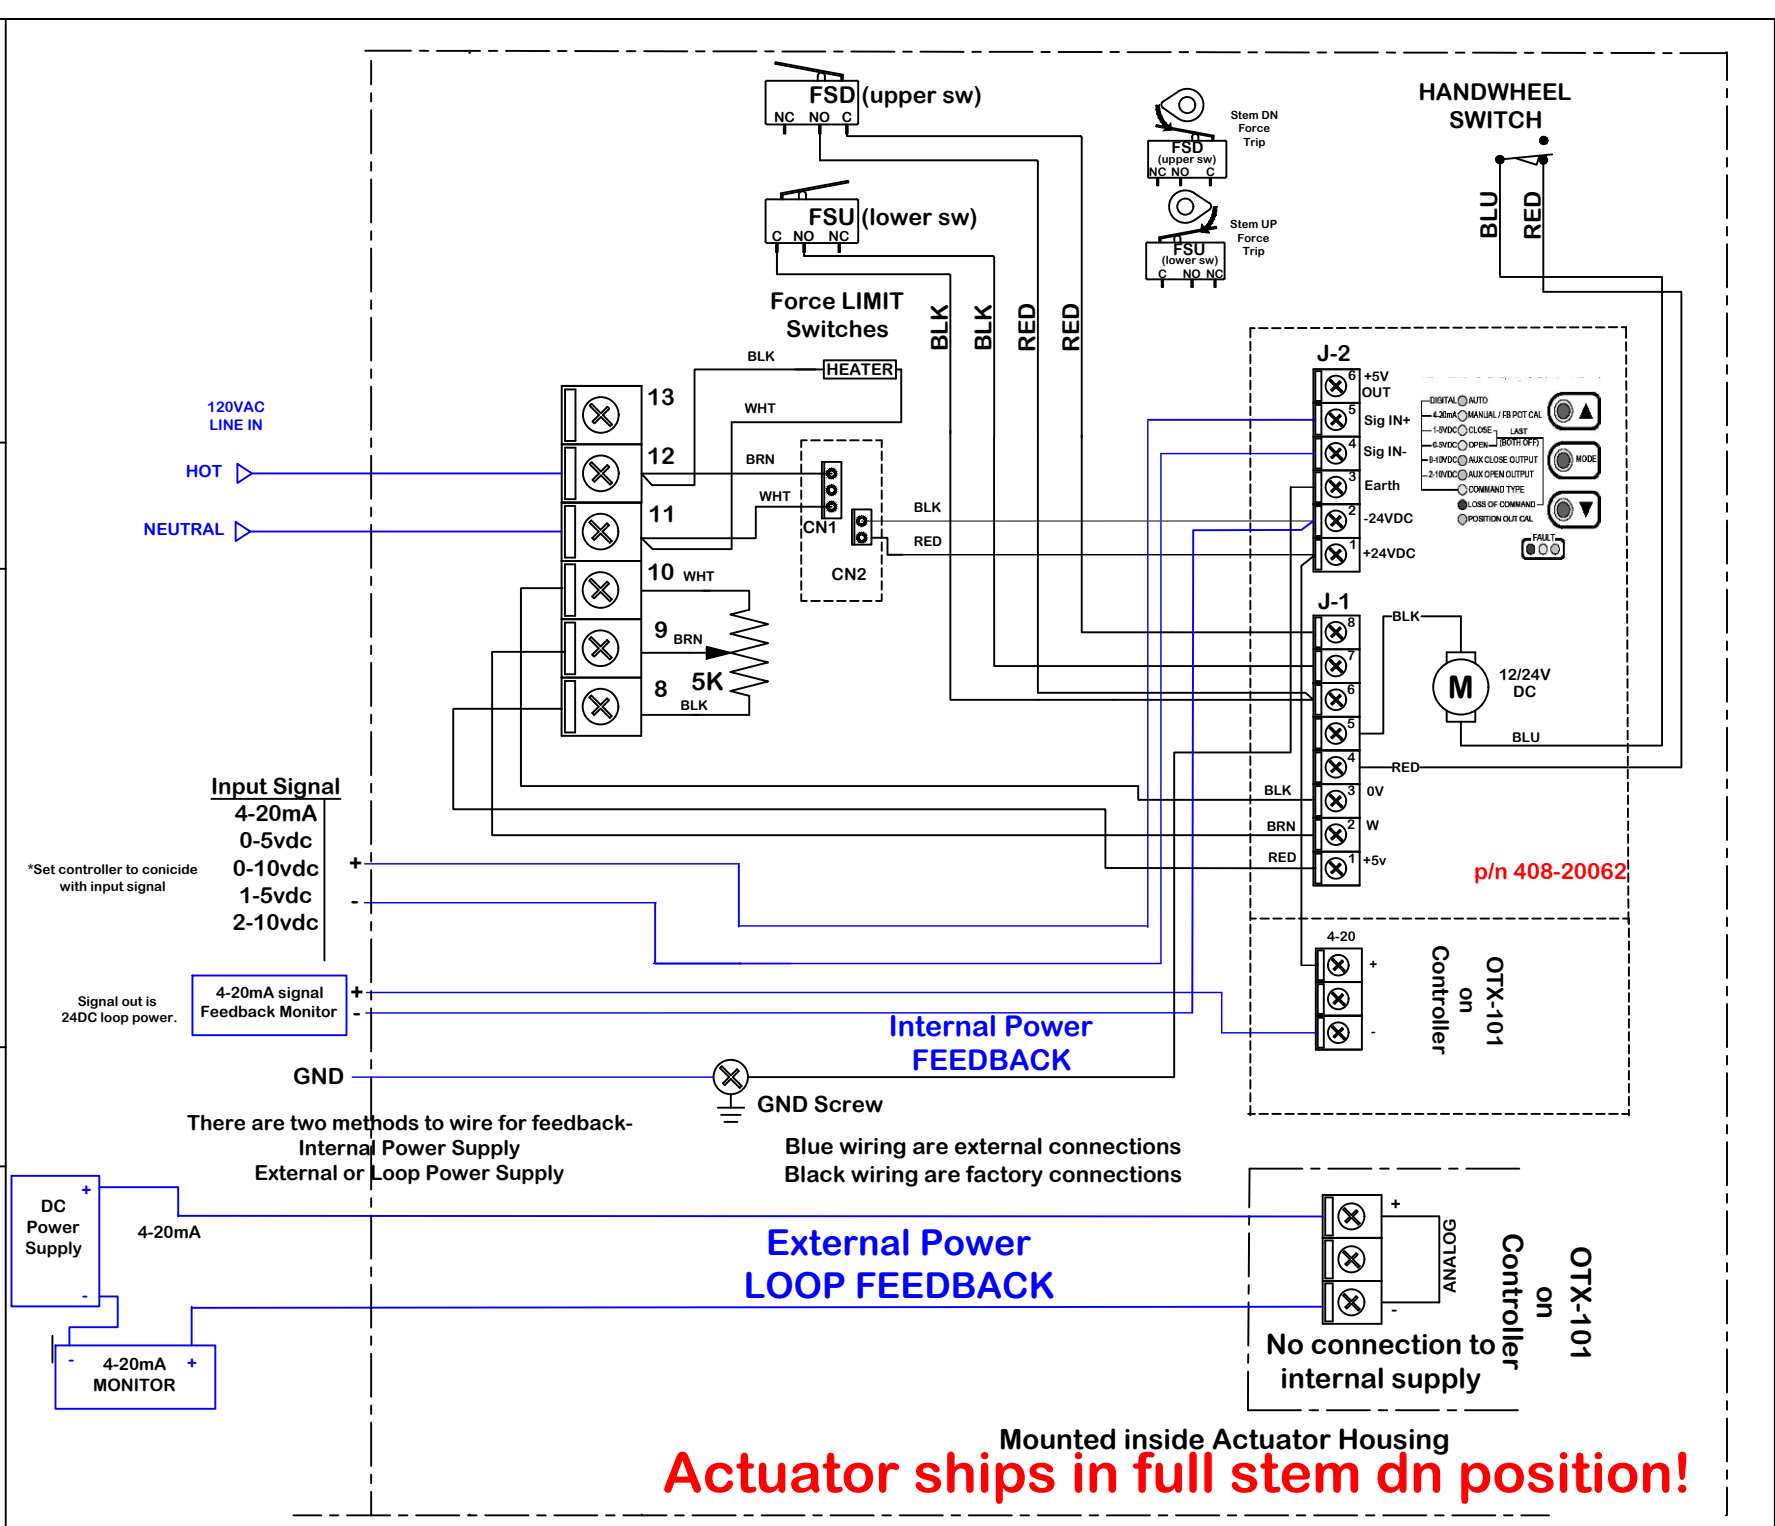

rev change date	01.06.24	revision	New from WD-850-T4303 DHC 400 controller + FB	name	DJC
naming				dwn by:	BJW
material no				Date	5.25.2011
ind				scale	NONE
material				Wiring Diagram	
WD-850-T4303 HR					
Wiring Diagram for DHC Proportional Control, PL2200/4400 Series 120vac Actuators					
REV	A				