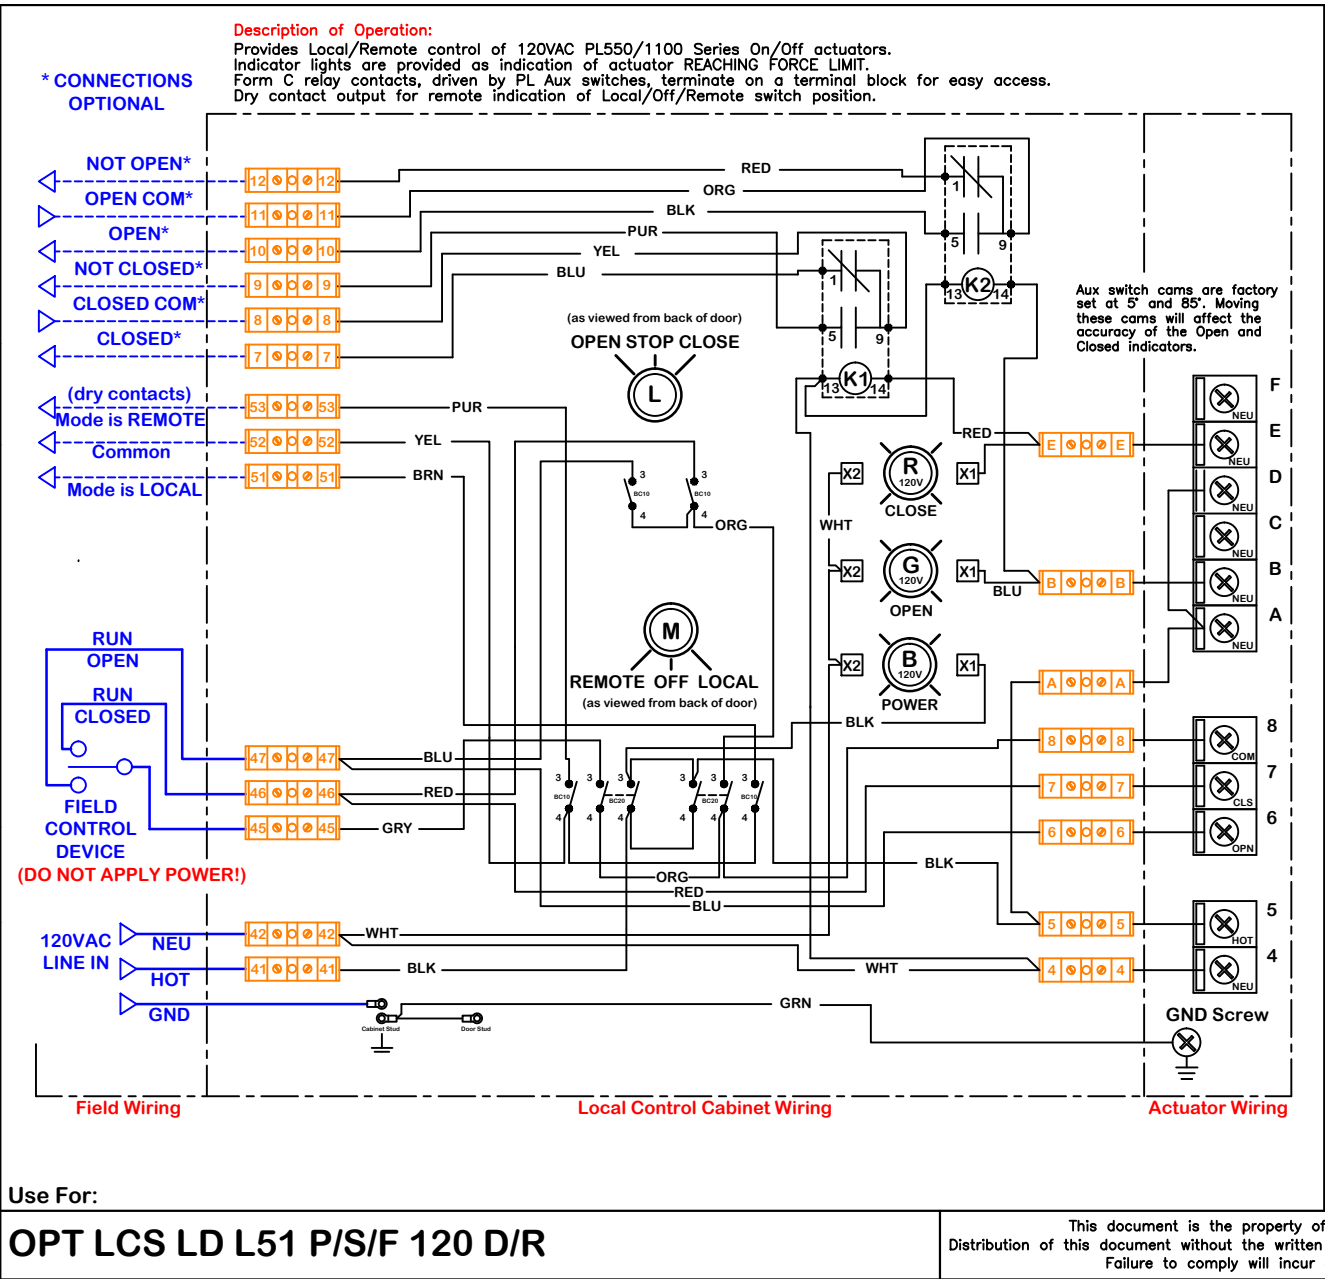

rev	change	date	description
d	08/24/12		Forming and detail data
e			
f			
g			
h			
i			
j			
k			
naming			
part no			
ind			
material			
Wiring Diagram			
Use For:			
OPT LCS LD L51 P/S/F 120 D/R			
ProMation Engineering, Inc. 16138 Flight Path Drive Brooksville, FL 34604 Ph:352-544-8436 Fx(352-544-8439)			

**Use this solution for:**  
**PL550/1100 Series**

This document is the property of ProMation Engineering, Inc. Distribution of this document without the written consent of the owner is strictly forbidden. Failure to comply will incur a liability for damages.